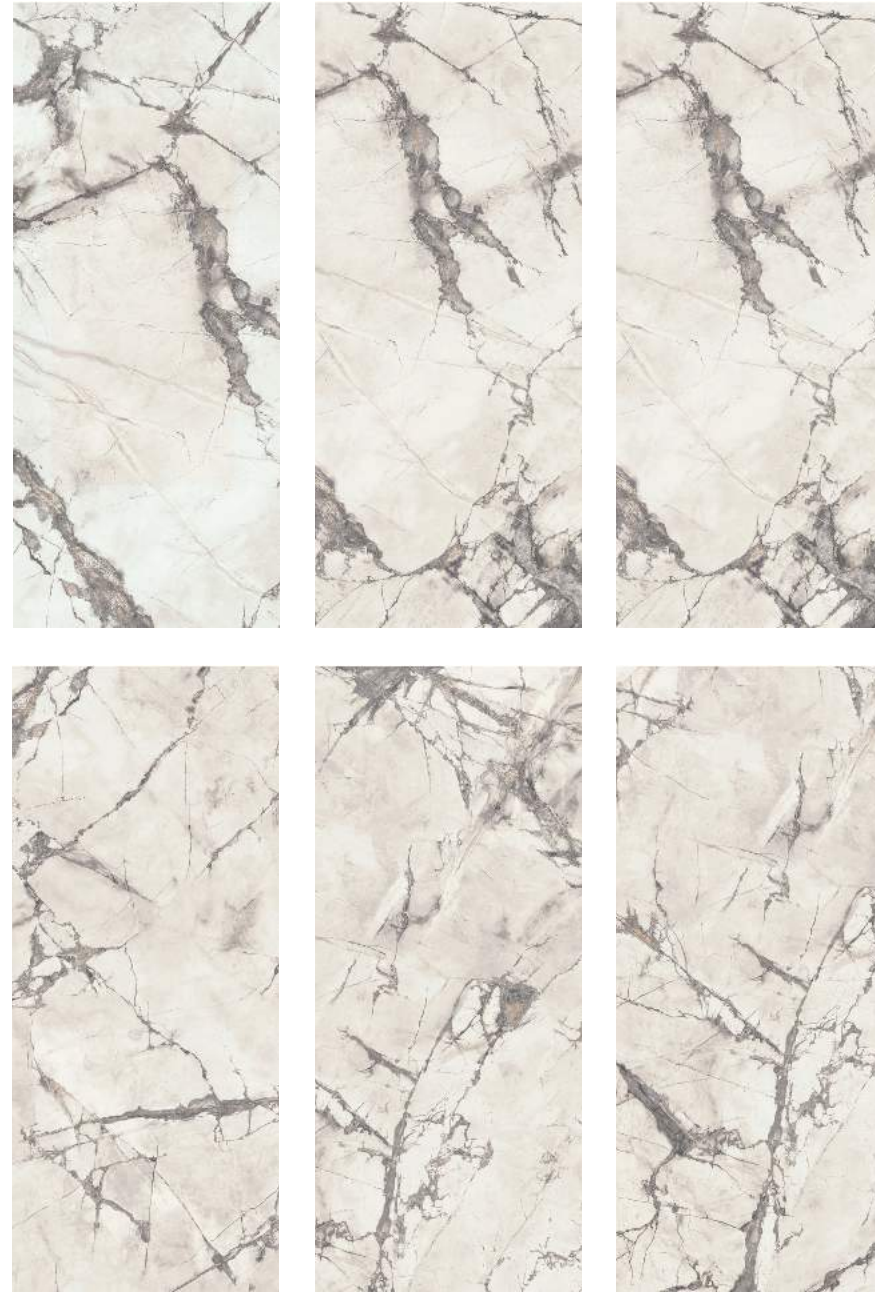

Matt Finish

9mm Thickness

Available size

RP1200 INVISIBLE PEARL

FACES 48"X111" | RANDOM

THE LARGE FORMAT
PORCELAIN SPECIALISTS