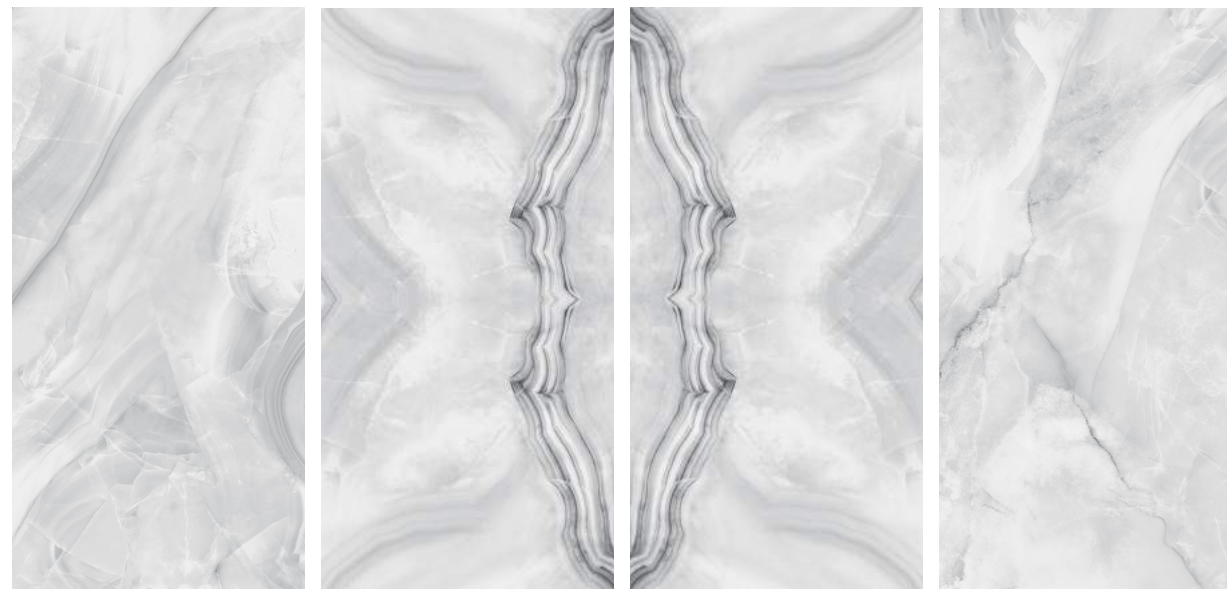

THE LARGE FORMAT
PORCELAIN SPECIALISTS

WALL & FLOOR | CALACATTA BLUE (32X32)

 **Polish Finish**

 **Matt Finish**

 **9mm Thickness**

RP1079 AGATE GREY

FACES 48"X96" | BOOKMATCH

FACES 48"X48" | RANDOM