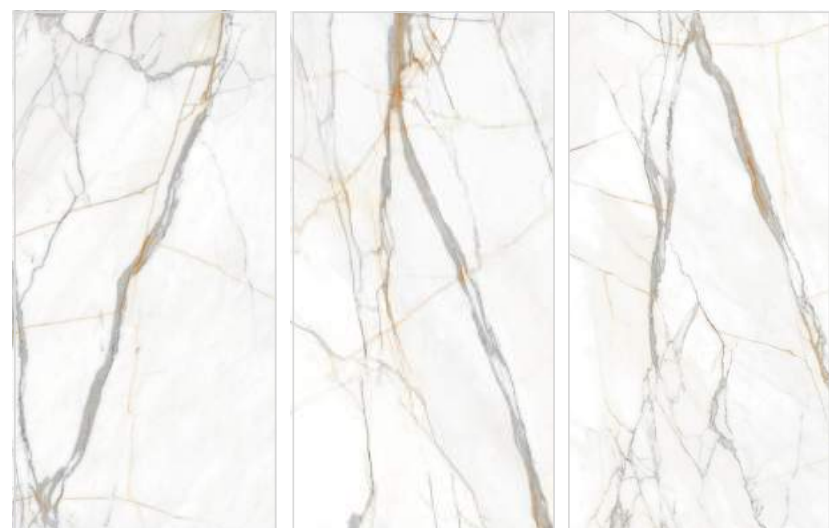

FACE 32"X32" | BOOKMATCH

THE LARGE FORMAT
PORCELAIN SPECIALISTS

FLOOR | **BWG BURB** (32X32)

Polish Finish

Matt Finish

9mm Thickness

RP1071 CALACATTA BORGHINI

FACES 48"X96" | RANDOM