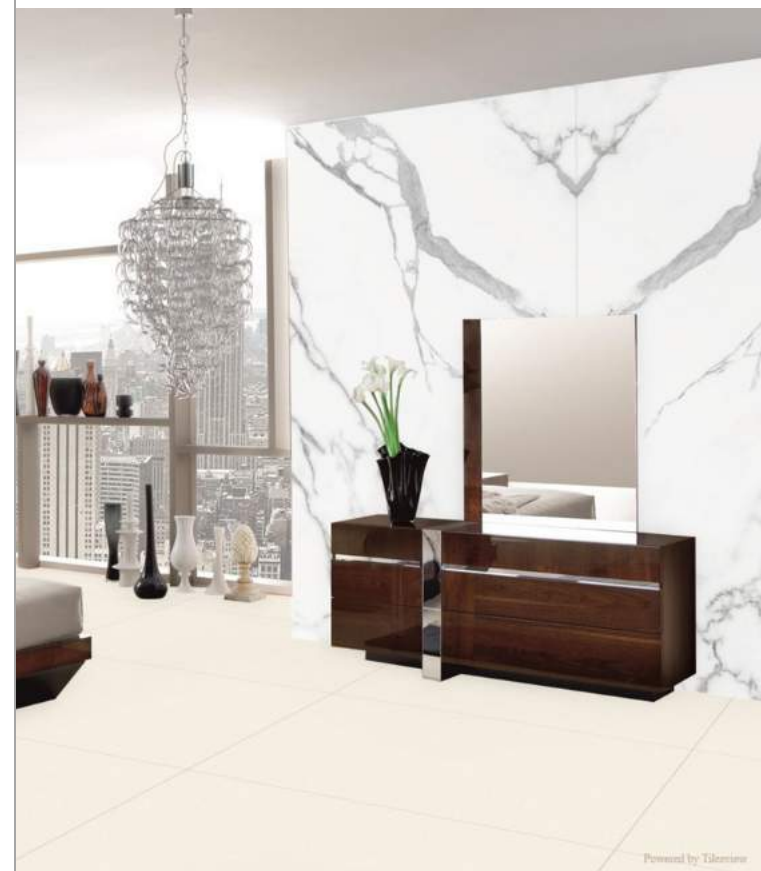

 **9mm Thickness**

RP1047 CALACATTA ITALIA

FACES 48"X96" | BOOKMATCH

FACES 32"X64" | BOOKMATCH

FACES 48"X48" | BOOKMATCH

FACES 32"X32" | BOOKMATCH

THE LARGE FORMAT
PORCELAIN SPECIALISTS

WALL | CALACATTA ITALIA (48X96)