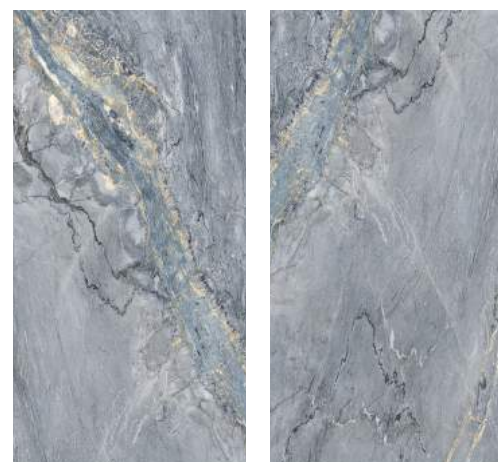

FACES 32"X64" | RANDOM

THE LARGE FORMAT
PORCELAIN SPECIALISTS