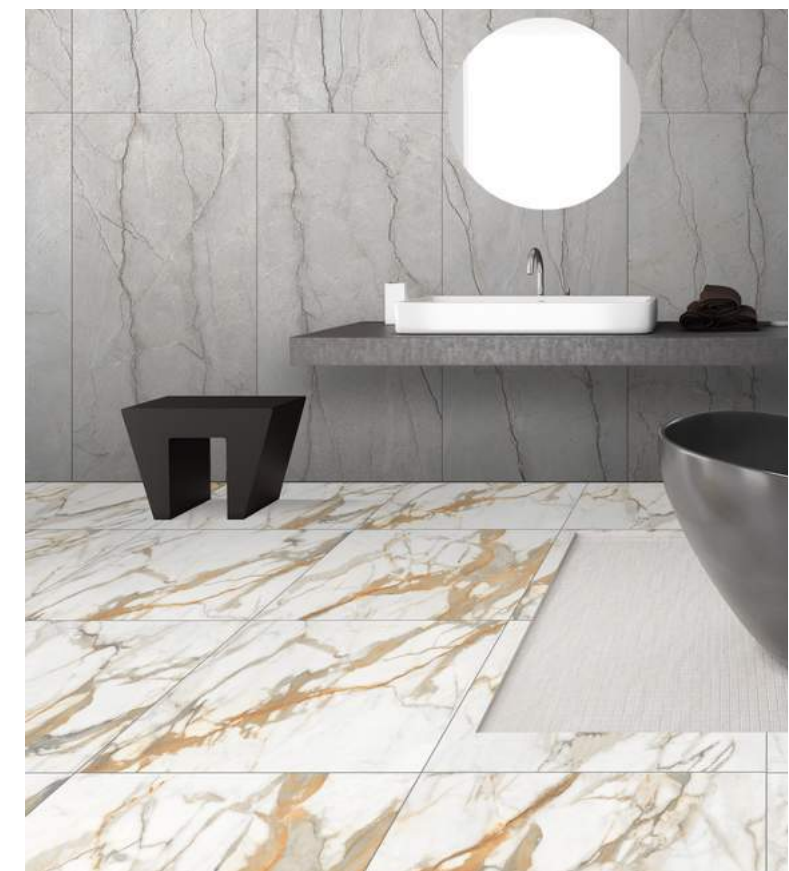

FACES 32"X32" | RANDOM

THE LARGE FORMAT
PORCELAIN SPECIALISTS

WALL | ARBESCATO (48X96)

FLOOR | ARBESCATO (48X48)

WALL | ARBESCATO (32X64)

FLOOR | ARBESCATO (32X32)

 **Polish Finish**

 **Matt Finish**