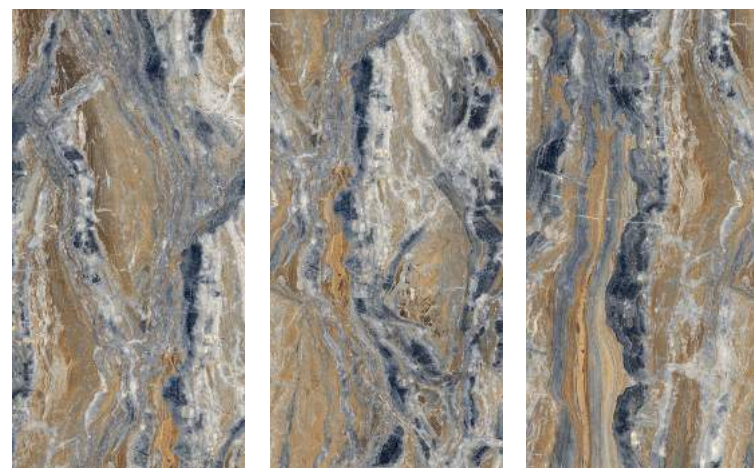

WALL & FLOOR | TERRAZO LIGHT GREY (32X32)

 **Polish Finish**

 **Matt Finish**

 **9mm Thickness**

RP1046 OPERA AZUL

FACES 48"X96" | BOOKMATCH

FACES 32"X64" | RANDOM

FACES 48"X48" | RANDOM