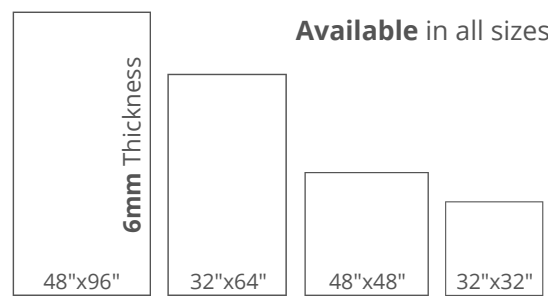

Polish Finish

Matt Finish

9mm Thickness

RP1086 CALACATTA SPIDER GOLD