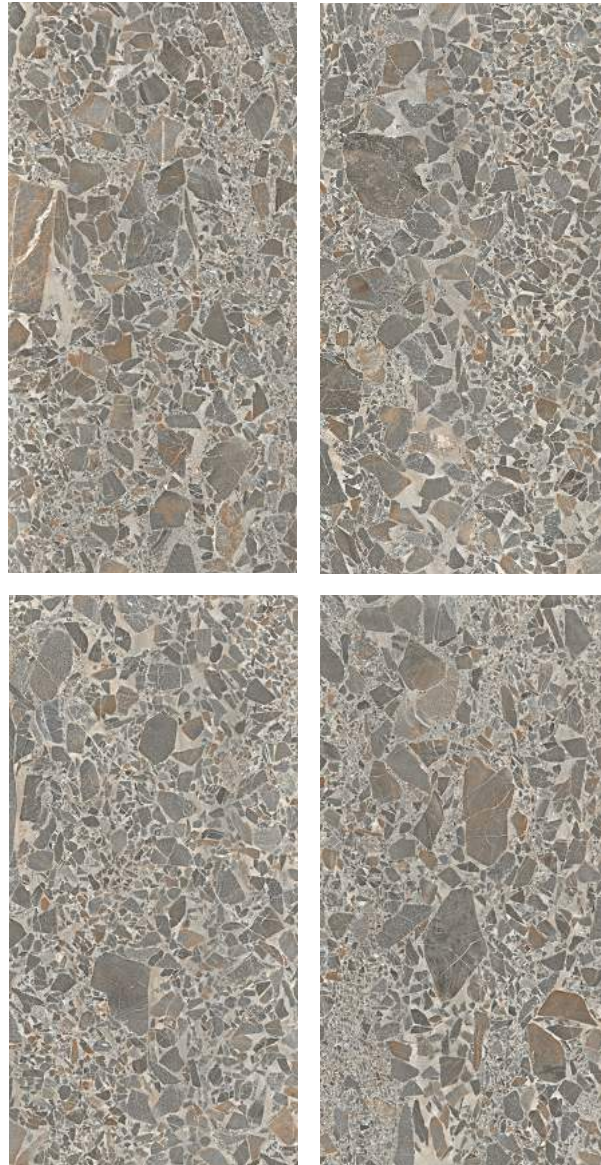

Polish Finish

Matt Finish

6mm Thickness

Available size

RP1093 CEPPO DI GRE

FACES 48"X96" | RANDOM

THE LARGE FORMAT
PORCELAIN SPECIALISTS