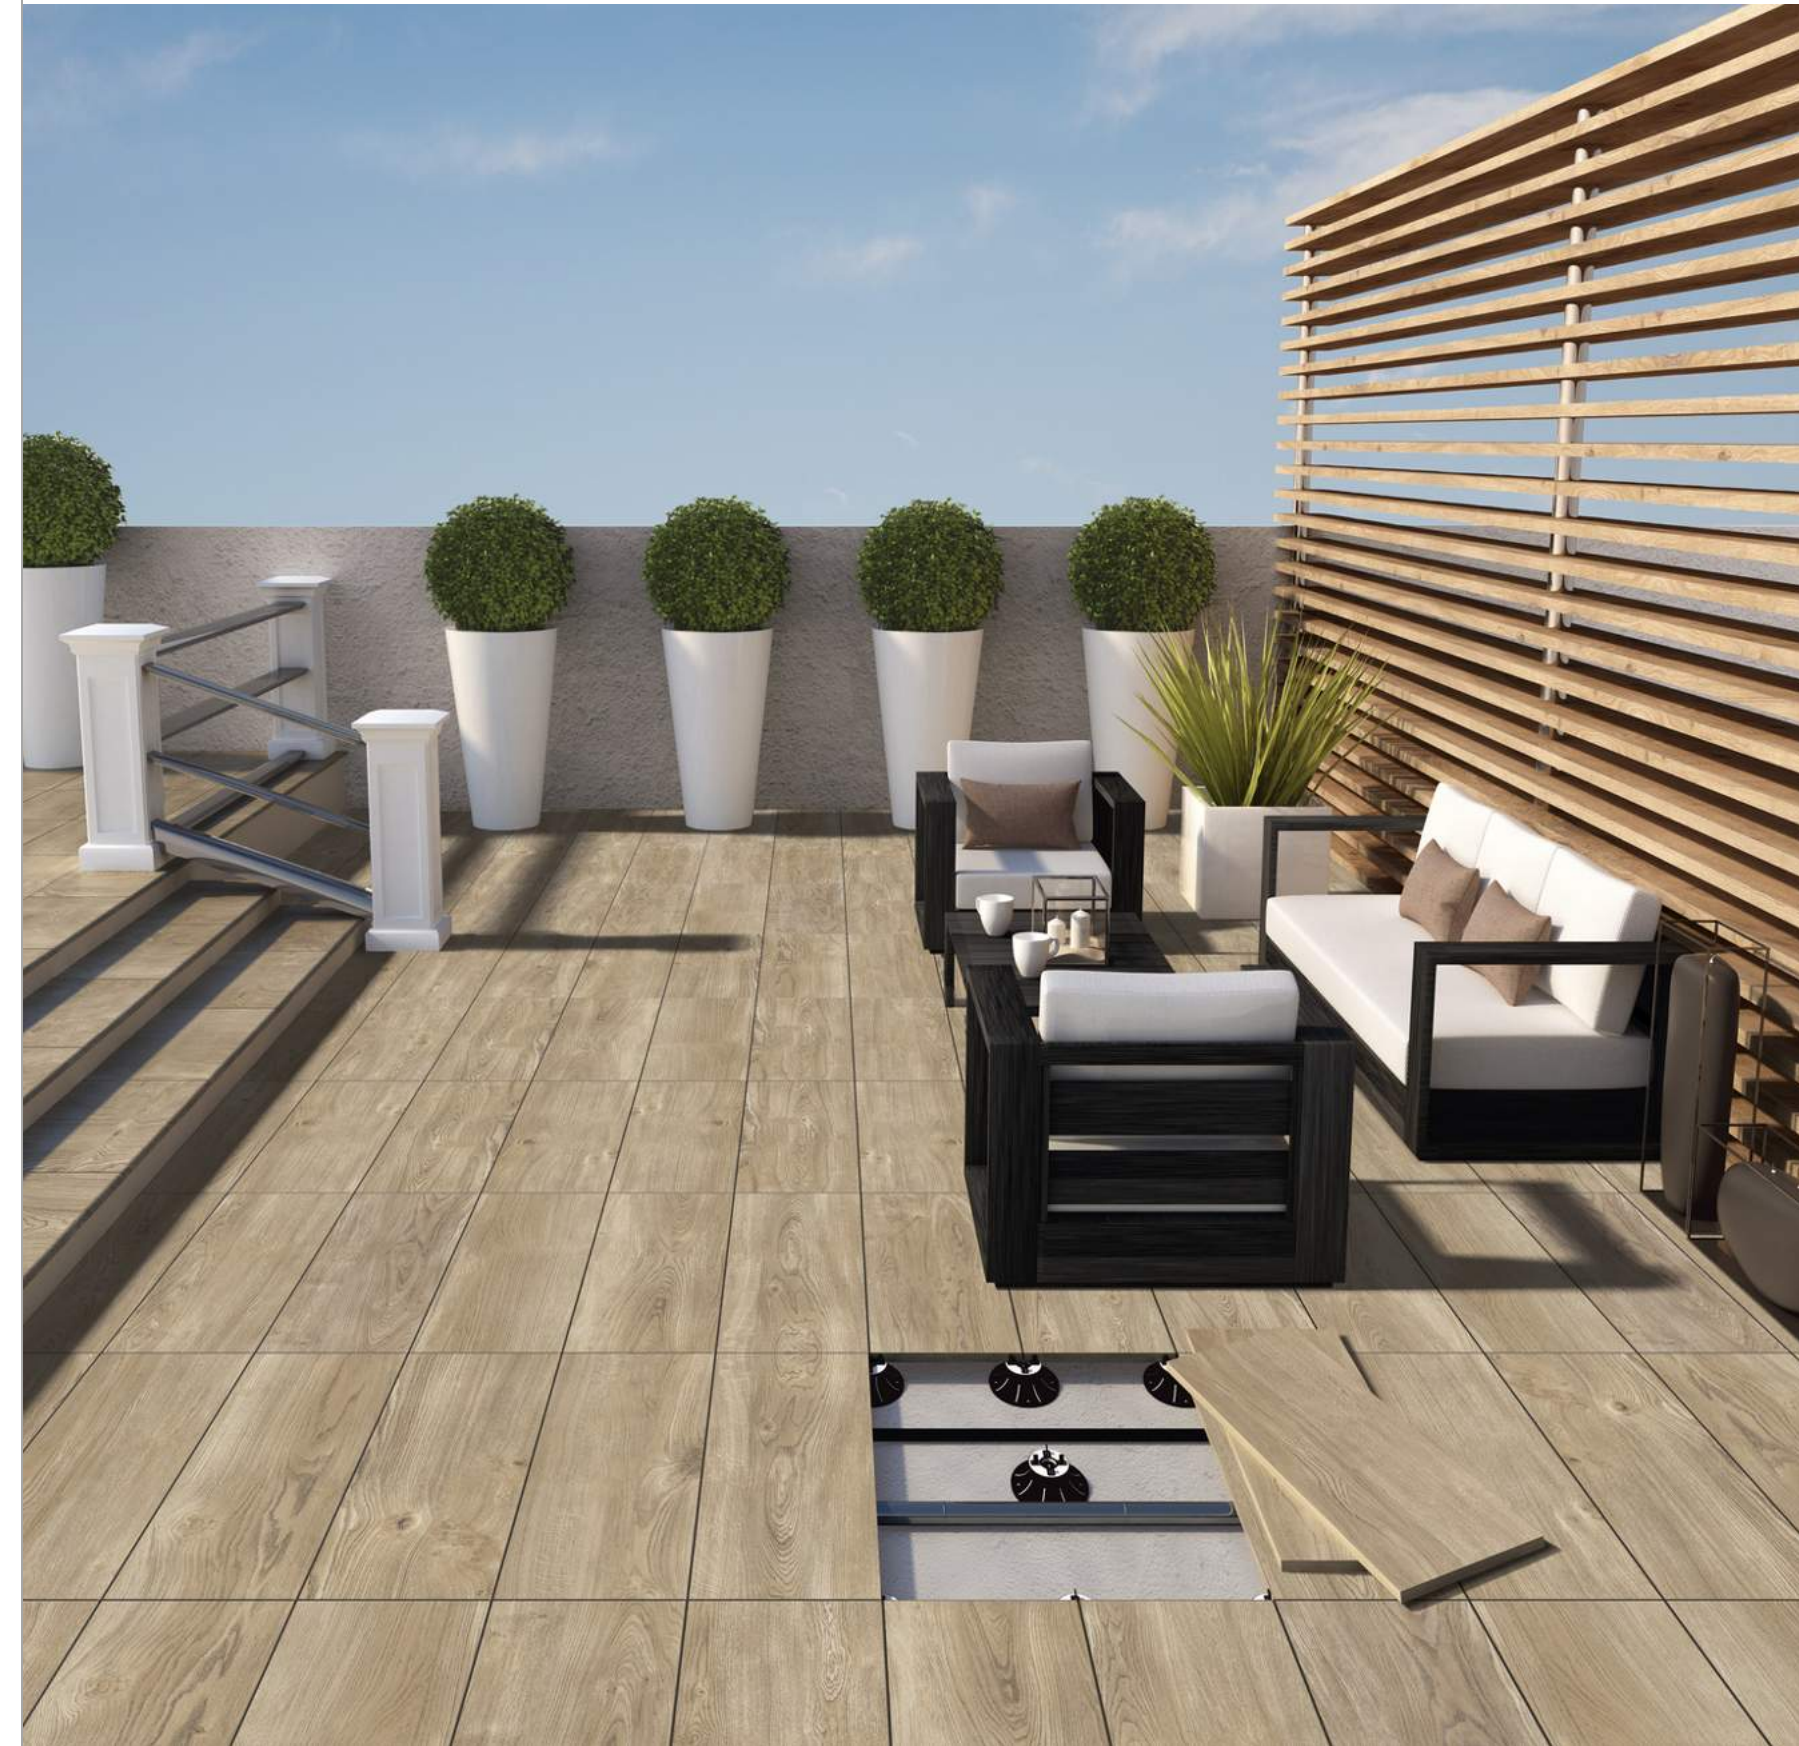

9mm Thickness

Available size

16"x48"

RP2005 FJORD HONNING

FACE 16"x48" | RANDOM

THE LARGE FORMAT
PORCELAIN SPECIALISTS

PAVER | FJORD HONNING (16X48)

Flamed Finish