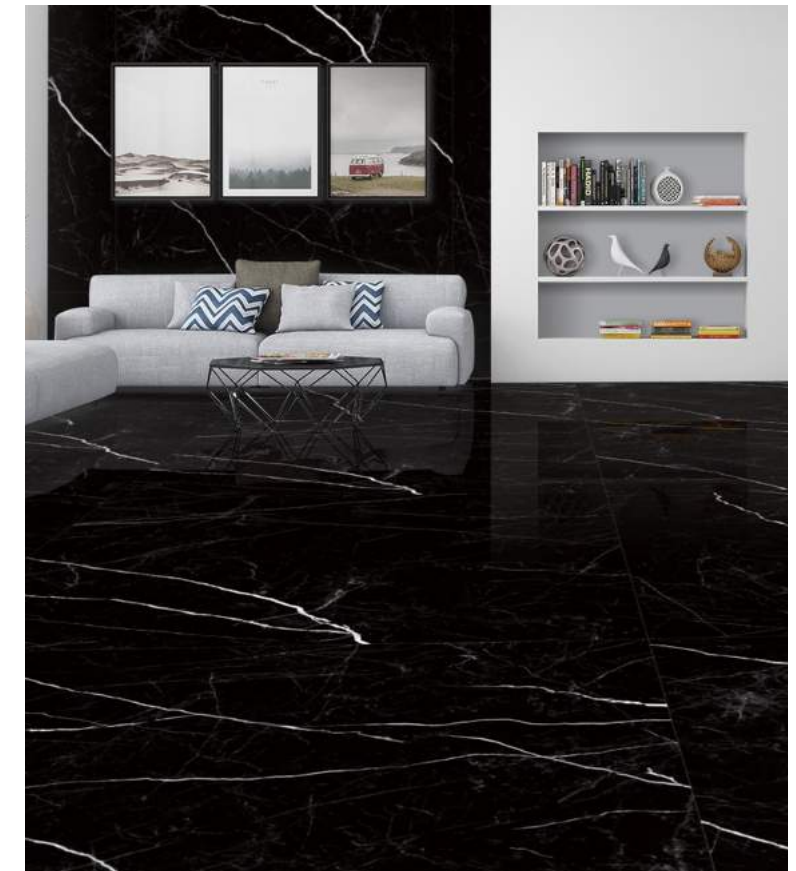

FACES 32"X64" | RANDOM

FACES 48"X48" | RANDOM

FACES 32"X32" | RANDOM

THE LARGE FORMAT
PORCELAIN SPECIALISTS

WALL | NERO MARQUINA (48X96)

FLOOR | NERO MARQUINA (48X48)

WALL & FLOOR | NERO MARQUINA (32X64)

WALL & FLOOR | NERO MARQUINA (32X32)