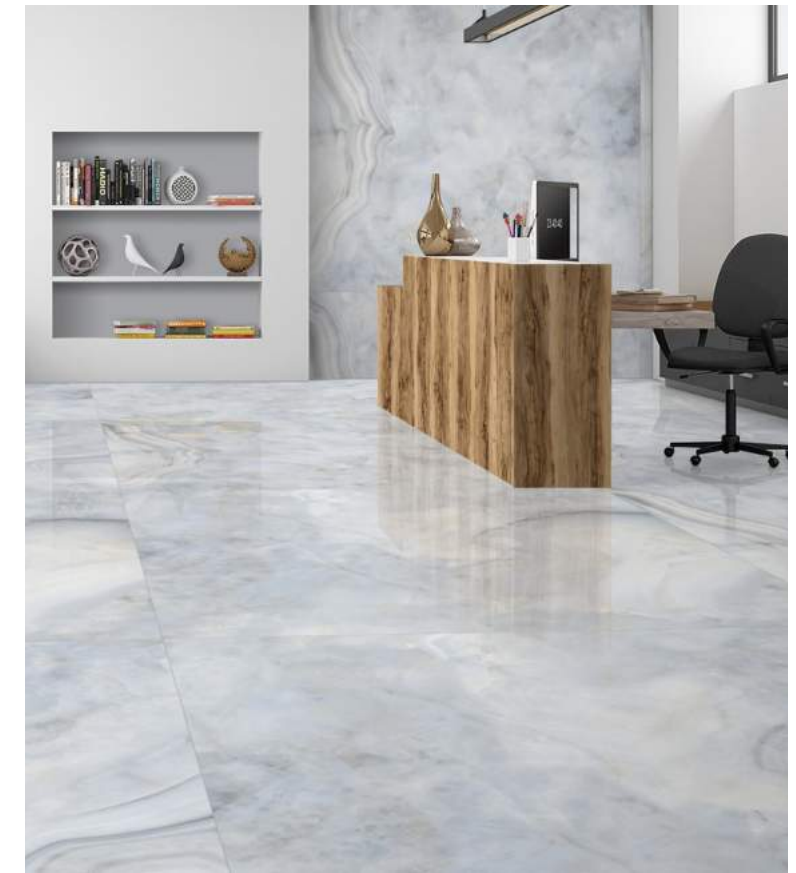

THE LARGE FORMAT
PORCELAIN SPECIALISTS

WALL & FLOOR | BLUE AGATE ONYX (48X96)

WALL & FLOOR | BLUE AGATE ONYX (48X48)

WALL & FLOOR | BLUE AGATE ONYX (32X64)

FLOOR | BLUE AGATE ONYX (32X32)

Available sizes

DECO Finish