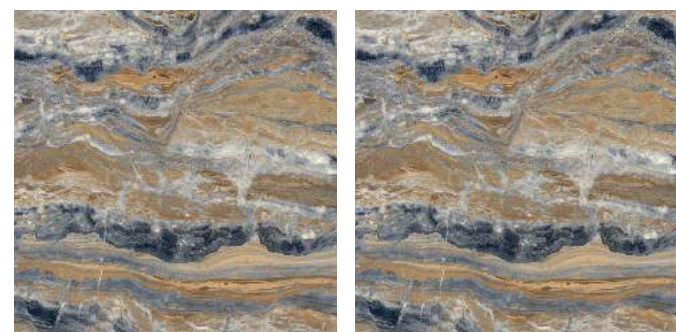

WALL & FLOOR | TERRAZO LIGHT GREY (32X32)

 **Polish Finish**

 **Matt Finish**

 **9mm Thickness**

RP1046 OPERA AZUL

FACES 48"X96" | BOOKMATCH

FACES 32"X64" | RANDOM

FACES 48"X48" | RANDOM