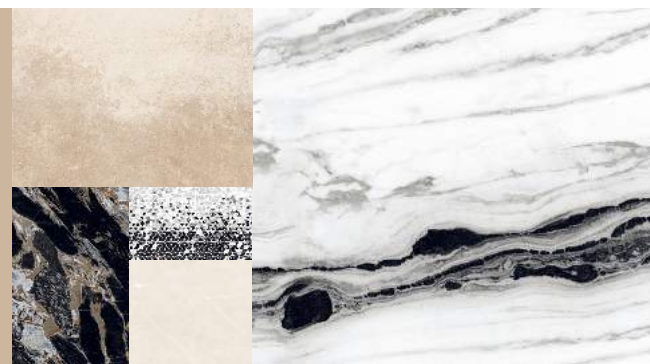

24"x24"

RP2018 LIMESTONE GUNMETAL

FACES 24"x24" | RANDOM

THE LARGE FORMAT
PORCELAIN SPECIALISTS

PAVER | LIMESTONE GUNMETAL (24X24)

LARGE FORMAT PORCELAIN SPECIALISTS

PORCELAIN INSTALLATION GUIDE

Large Format Tile & Thin Porcelain Slab Panels