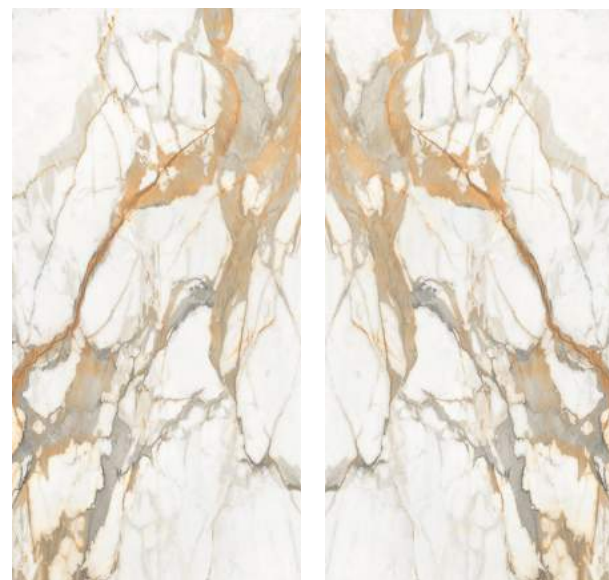

FACES 48"X96" | BOOKMATCH