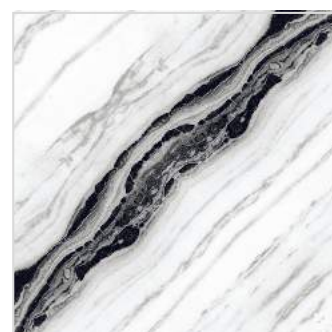

THE LARGE FORMAT 
PORCELAIN SPECIALISTS

Polish Finish

Matt Finish

9mm Thickness

RP1001 PANDA

FACES 48"X96" | BOOKMATCH

FACES 32"X64" | BOOKMATCH

FACES 48"X48" | BOOKMATCH