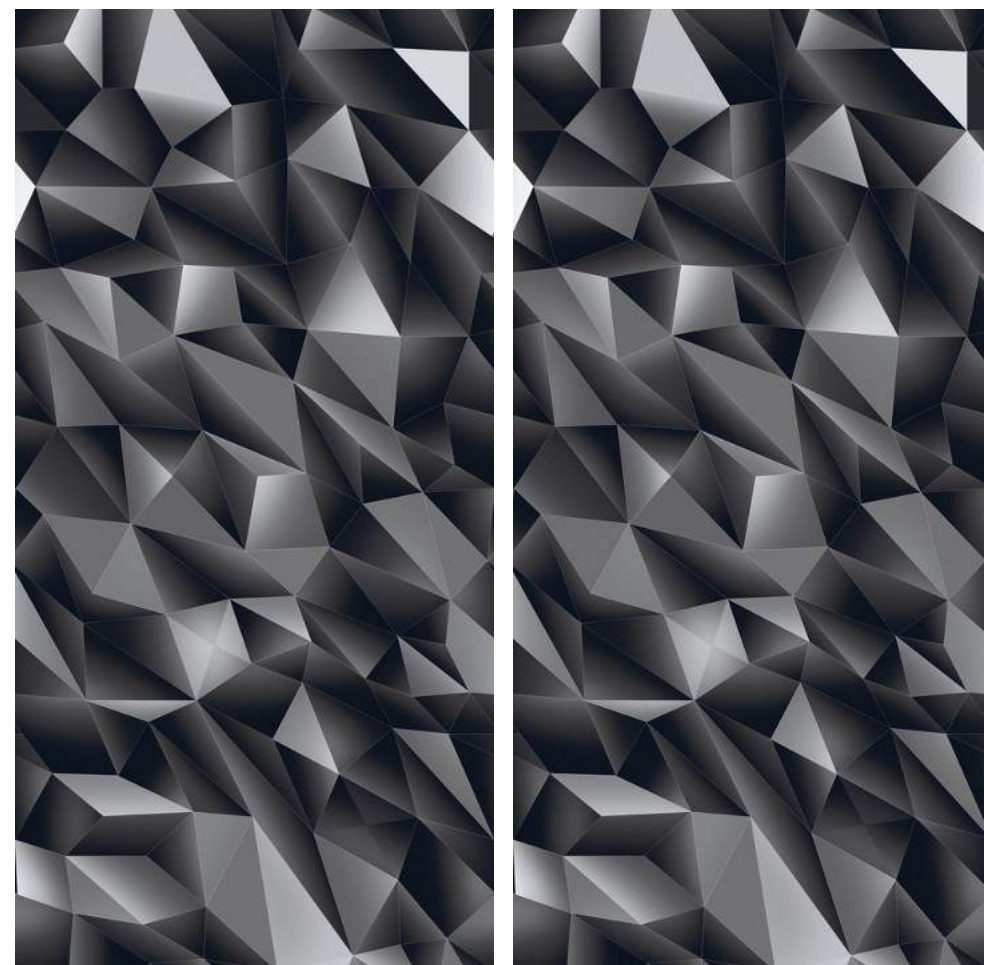

- Polish Finish
- Matt Finish
- 6mm Thickness

RP1016 COSMOS NEGRO

FACES 48"X96" | BOOKMATCH