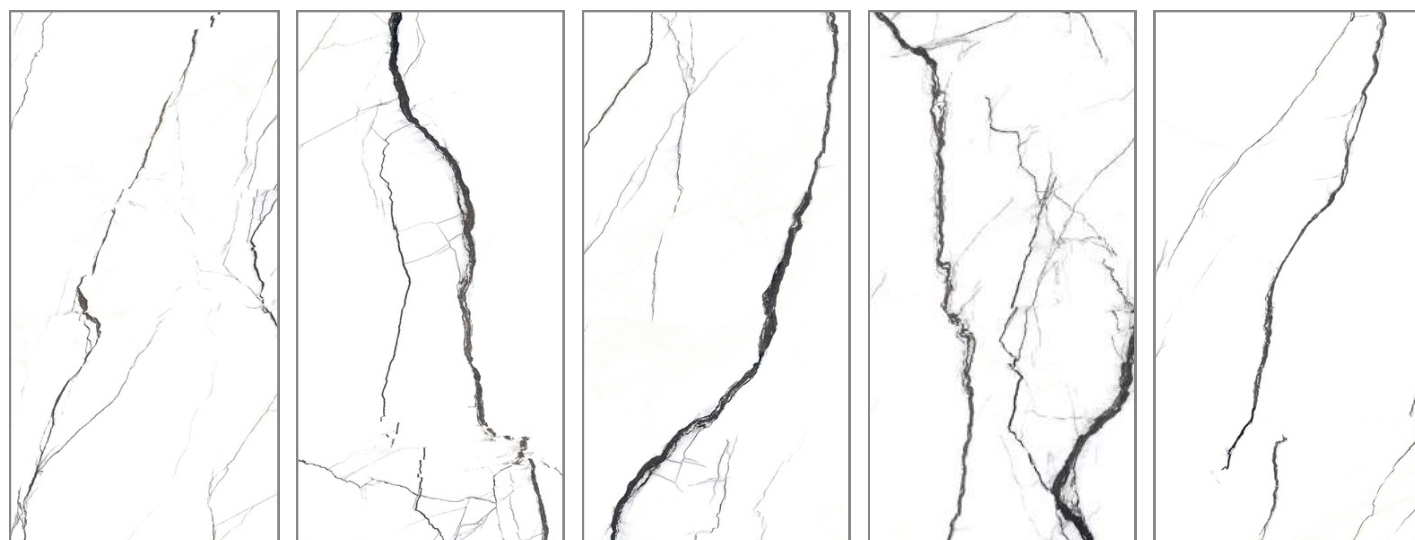

FACES 32"X64" | RANDOM