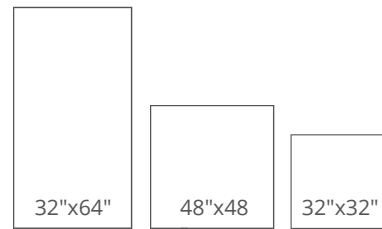

Polish Finish

Matt Finish

9mm Thickness

Available sizes

RP1087 GRAFITO