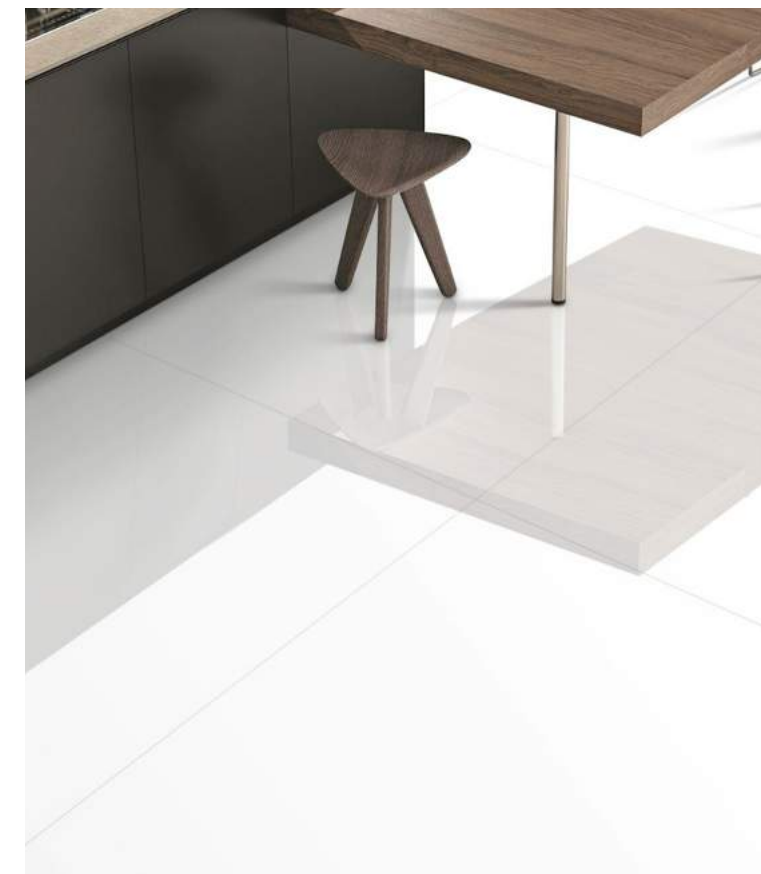

FACE 48"X96" | SOLID

FACE 32"X64" | SOLID

FACE 48"X48" | SOLID

FACE 32"X32" | SOLID

THE LARGE FORMAT
PORCELAIN SPECIALISTS

FLOOR | LEA BLANCO (48X96)

FLOOR | LEA BLANCO (48X48)

WALL & FLOOR | LEA BLANCO (32X64)