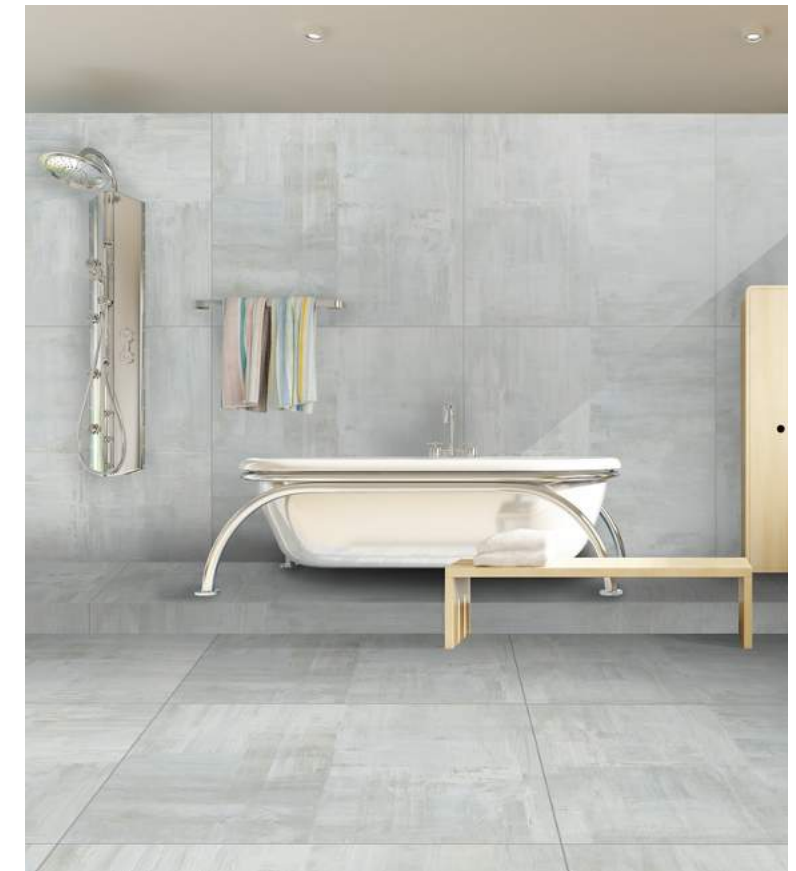

FACES 32"X64" | RANDOM

FACES 48"X48" | RANDOM

FACES 32"X32" | RANDOM

THE LARGE FORMAT
PORCELAIN SPECIALISTS

WALL | VENETIAN (48X96)

WALL & FLOOR | VENETIAN (48X48)

WALL | VENETIAN (32X64)

FLOOR | VENETIAN (32X32)