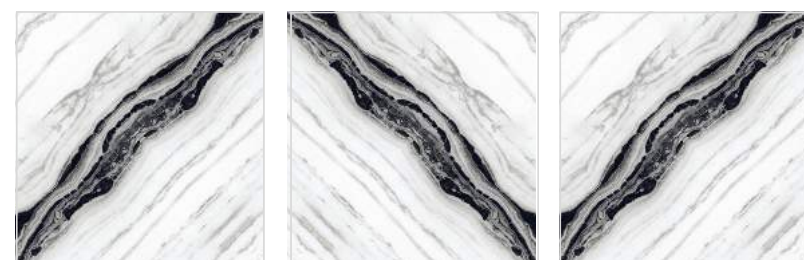

THE LARGE FORMAT 
PORCELAIN SPECIALISTS

Polish Finish

Matt Finish

9mm Thickness

RP1001 PANDA

FACES 48"X96" | BOOKMATCH

FACES 32"X64" | BOOKMATCH

FACES 48"X48" | BOOKMATCH