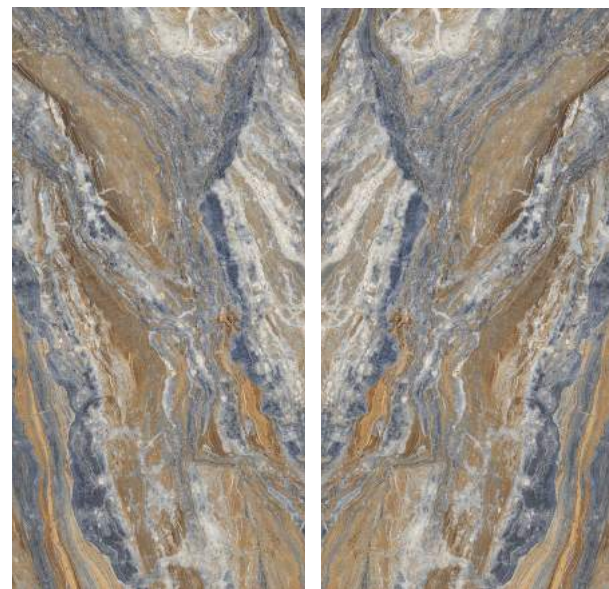

WALL & FLOOR | TERRAZO LIGHT GREY (32X32)

 **Polish Finish**

 **Matt Finish**

 **9mm Thickness**

RP1046 OPERA AZUL

FACES 48"X96" | BOOKMATCH

FACES 32"X64" | RANDOM

FACES 48"X48" | RANDOM