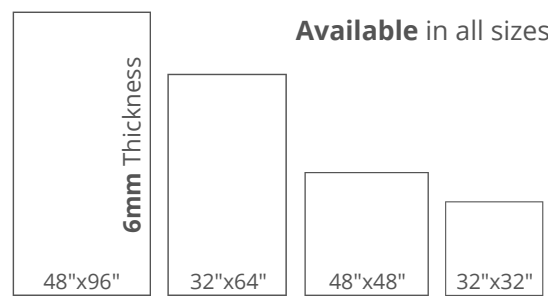

Polish Finish

Matt Finish

9mm Thickness

RP1082 CALACATTA ALINE