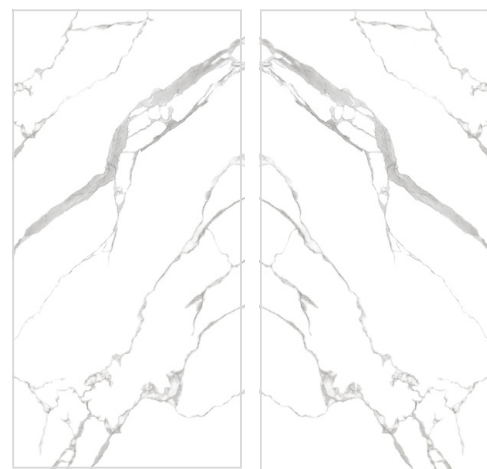

 **9mm Thickness**

RP1047 CALACATTA ITALIA

FACES 48"X96" | BOOKMATCH

FACES 32"X64" | BOOKMATCH

FACES 48"X48" | BOOKMATCH

FACES 32"X32" | BOOKMATCH

THE LARGE FORMAT
PORCELAIN SPECIALISTS

WALL | CALACATTA ITALIA (48X96)