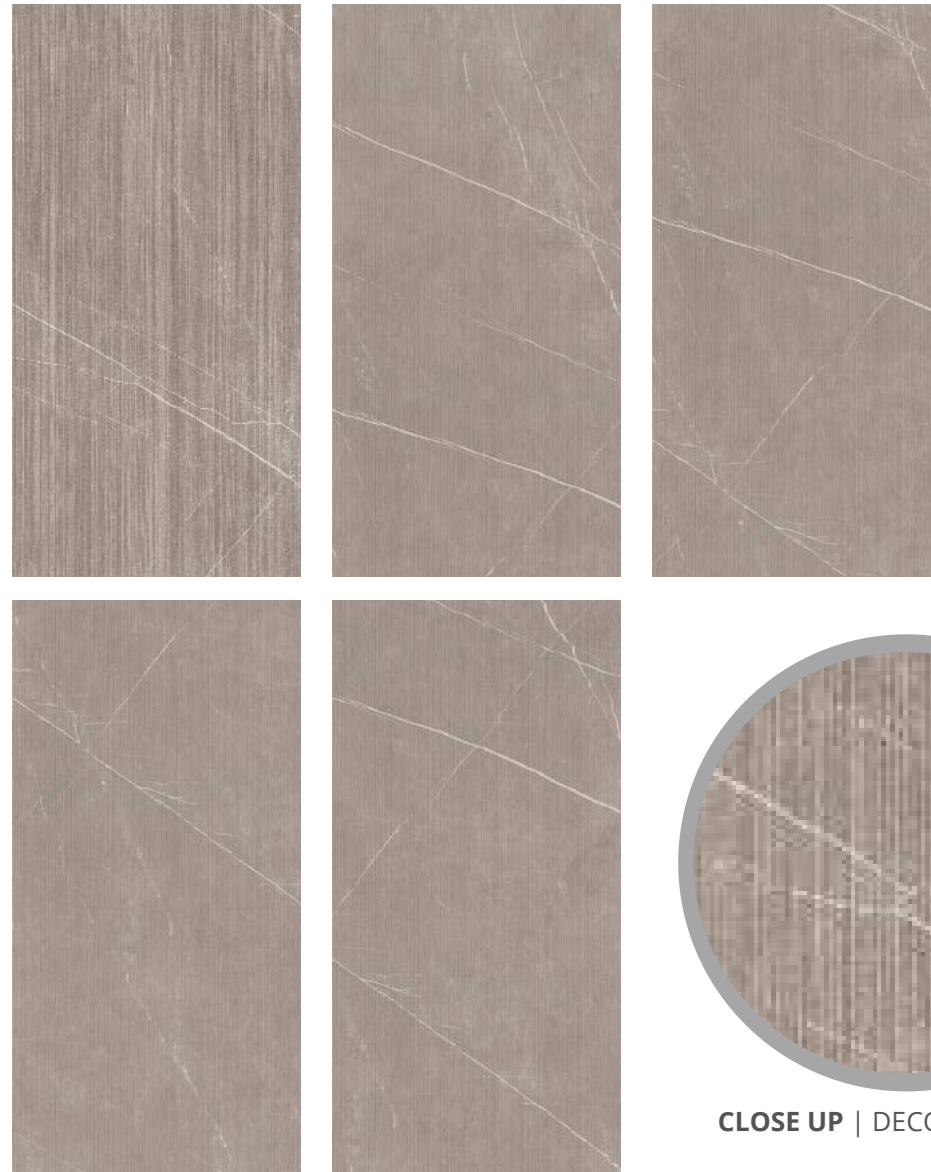

Available sizes

DECO Finish

9mm Thickness

RP1110 GRAPHITE DECO

CLOSE UP | DECO FINISH

FACES 32"x64" | RANDOM

THE LARGE FORMAT
PORCELAIN SPECIALISTS