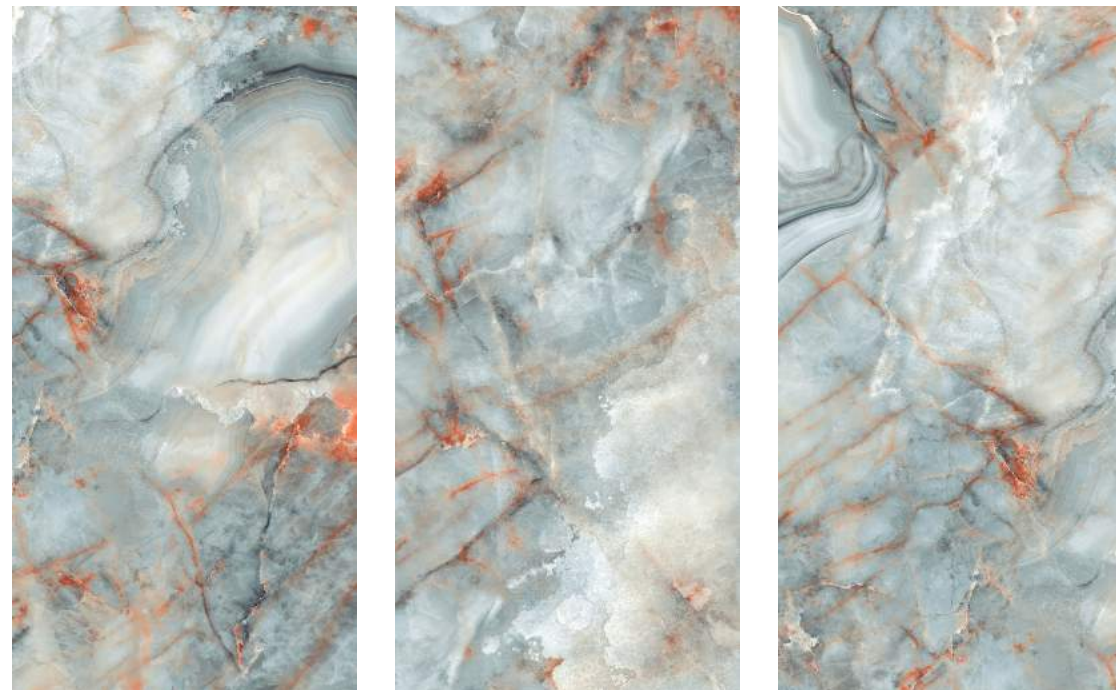

Polish Finish

Matt Finish

9mm Thickness

Available sizes

32"x64"

RP1105
VERDE ONYX

FACES 32"X64" | RANDOM