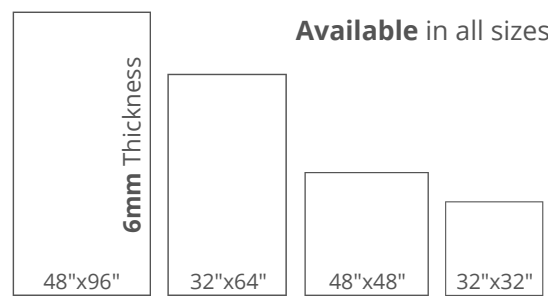

Polish Finish

Matt Finish

9mm Thickness

RP1022 VINTAGE ALMENDRA