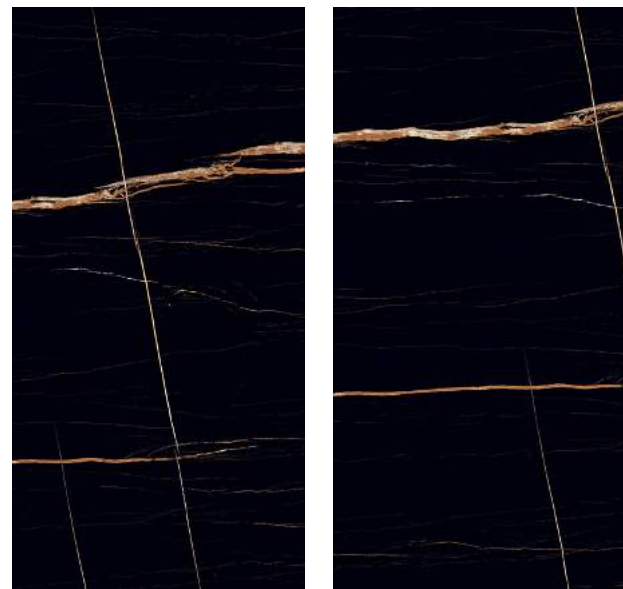

FACES 48"X96" | RANDOM