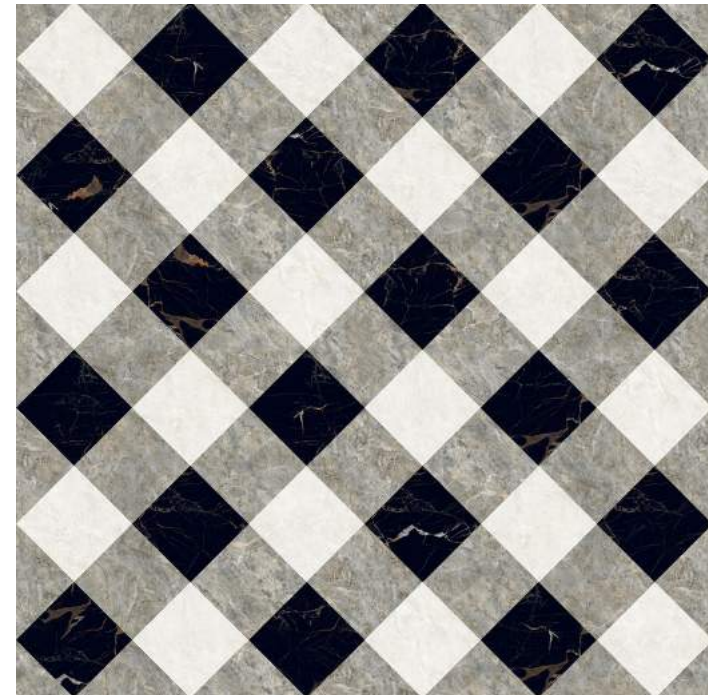

FACE 32"X32" | BOOKMATCH

THE LARGE FORMAT
PORCELAIN SPECIALISTS

FLOOR | NERO HEXAGON (32X32)

 Matt Finish

 9mm Thickness

Available size

32"x32"

RP1068
BWG BURB