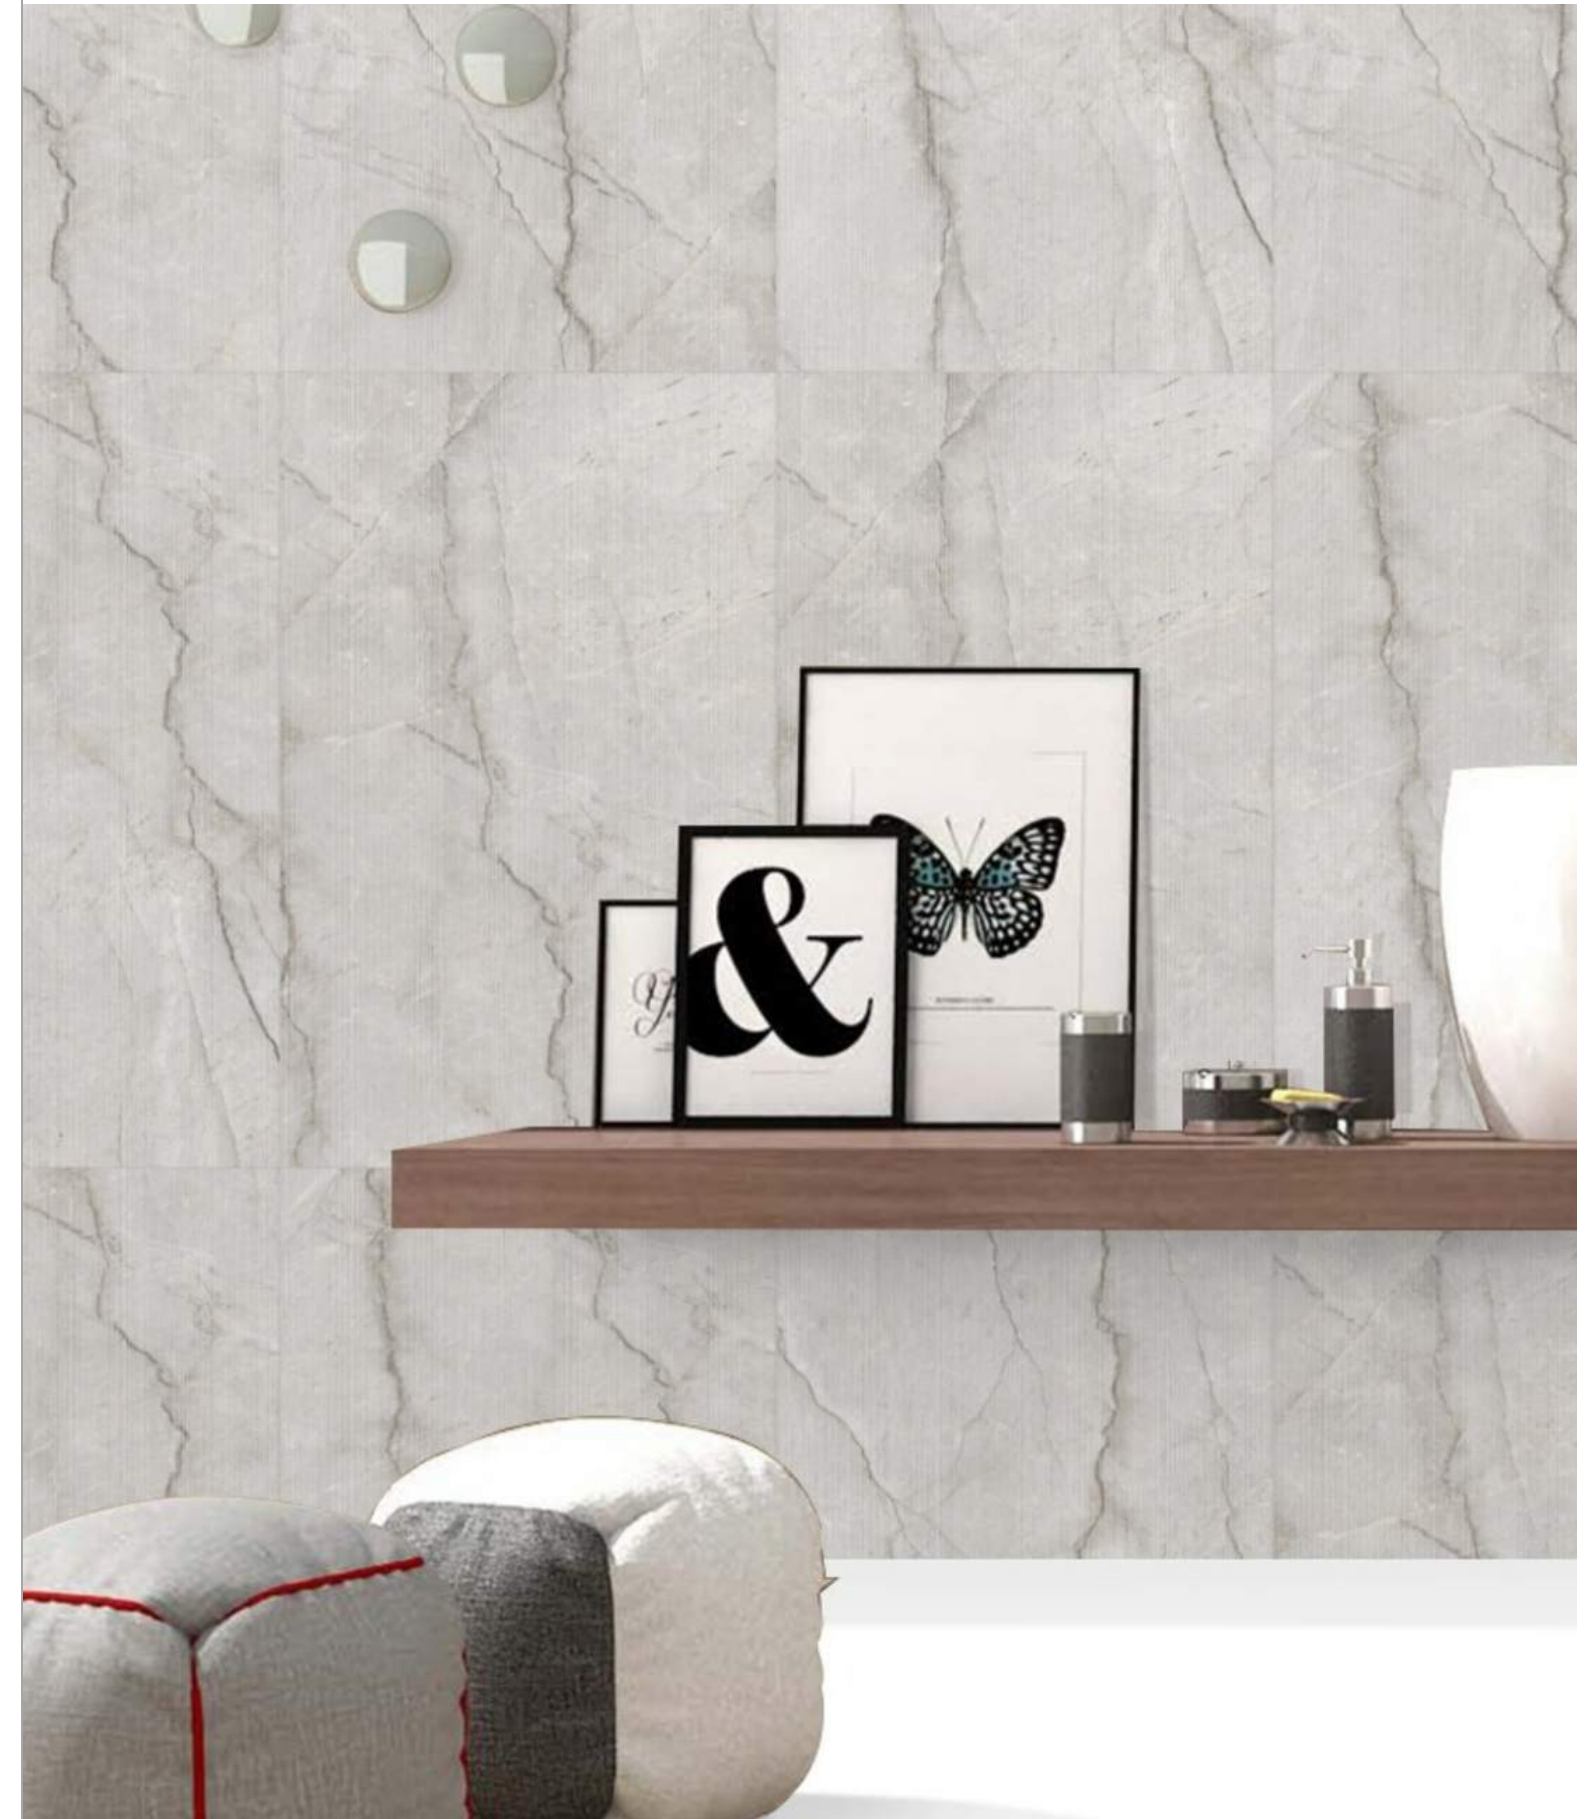

WALL | CRISTALO GREY DECO (24X48)