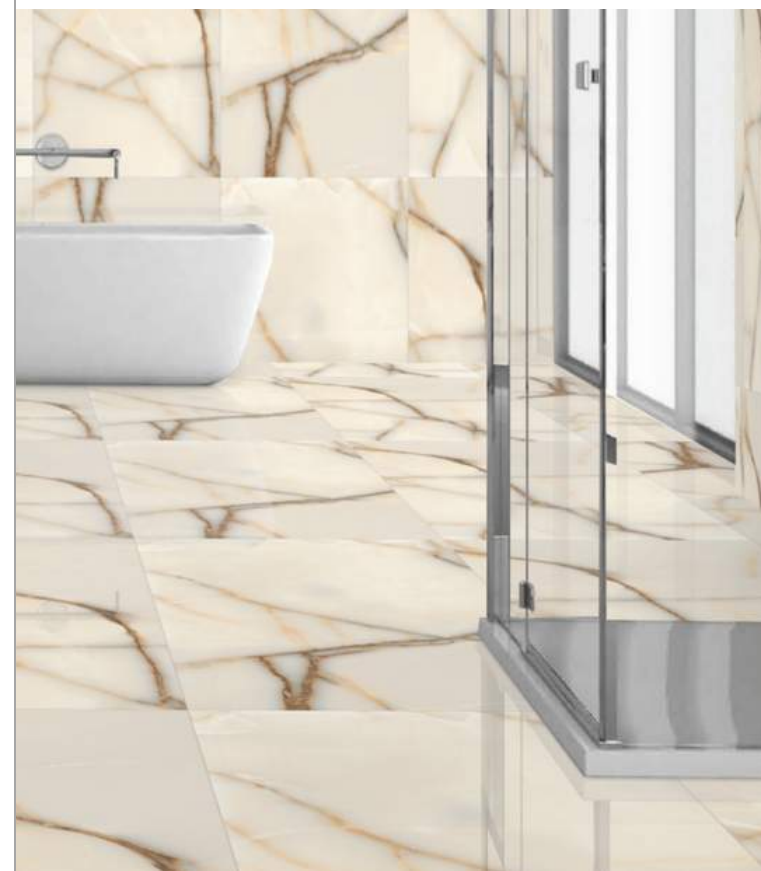

WALL & FLOOR | CALACATTA SPIDER GOLD (32X64)