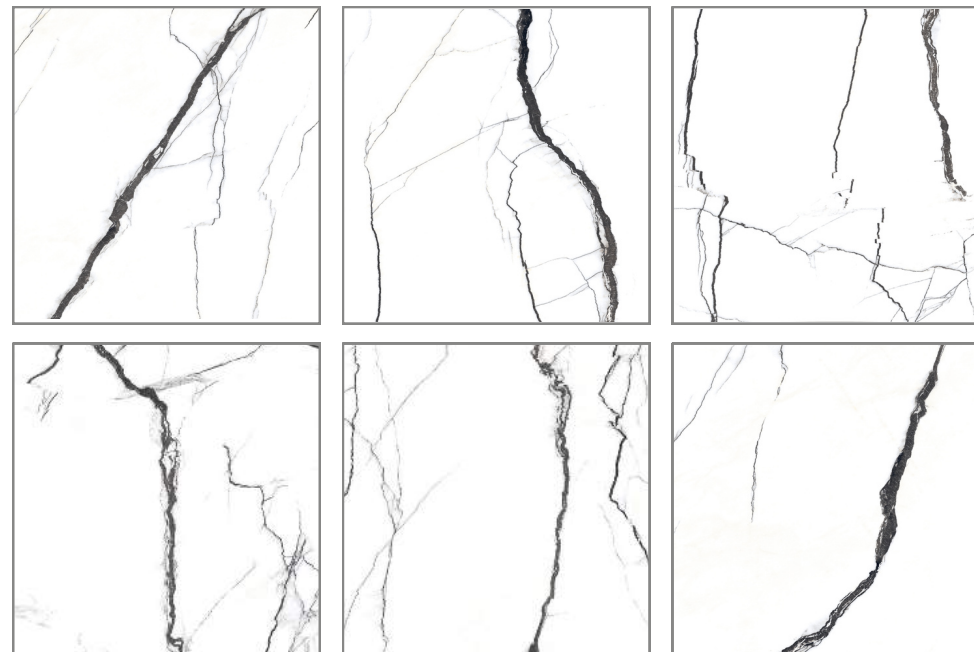

Matt Finish

9mm Thickness

Available size

RP1122 CALCATA SV

FACES 32"X32" | RANDOM