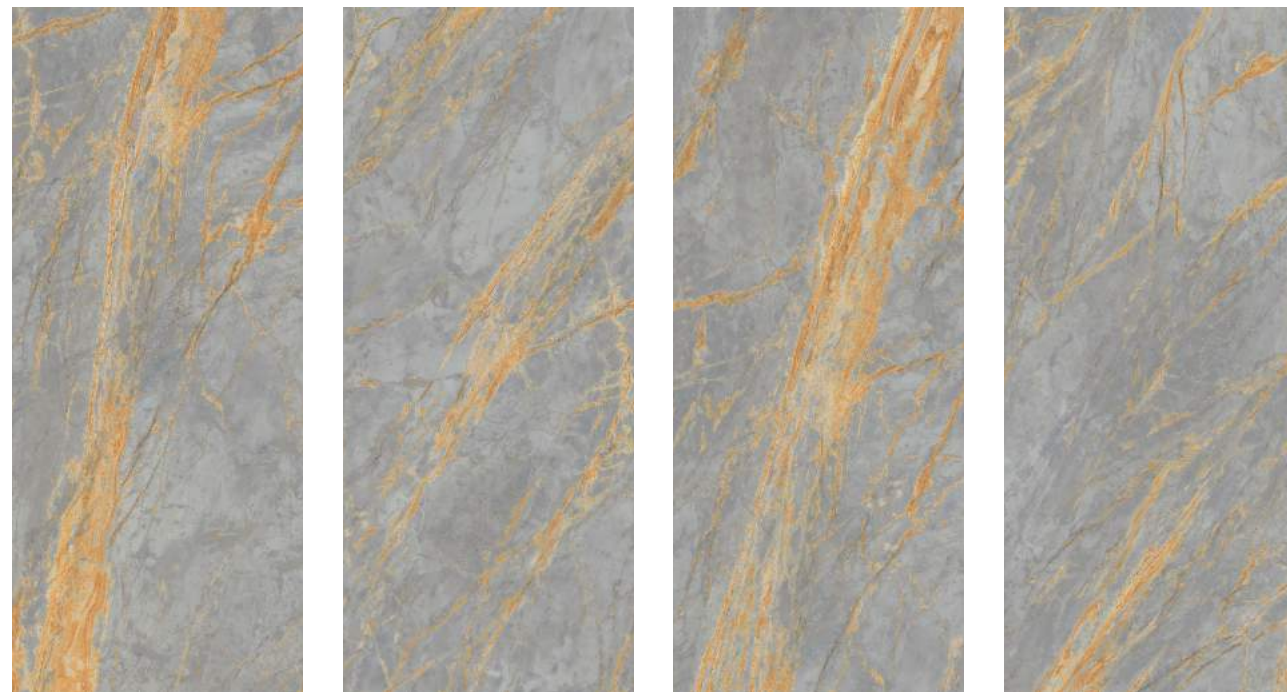

Matt Finish

9mm Thickness

Available size

RP1201 SIGNORIA GRIGIO SIENA

FACES 48"X111" | RANDOM