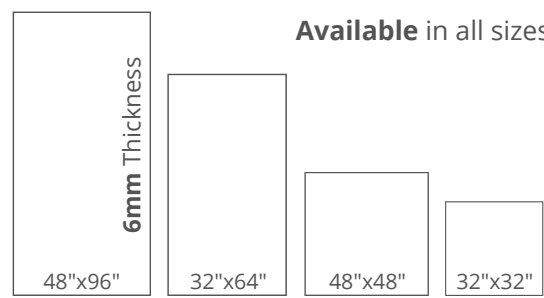

FACES 24"X48" | RANDOM

CLOSE UP | DECO FINISH

THE LARGE FORMAT
PORCELAIN SPECIALISTS

WALL | CRISTALO GREY DECO (24X48)

Polish Finish

Matt Finish

9mm Thickness

RP1084 BLUE STORM ONYX