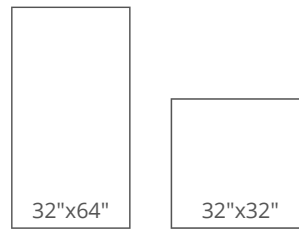

Polish Finish

Matt Finish

9mm Thickness

Available sizes

RP1111 RUSTICO