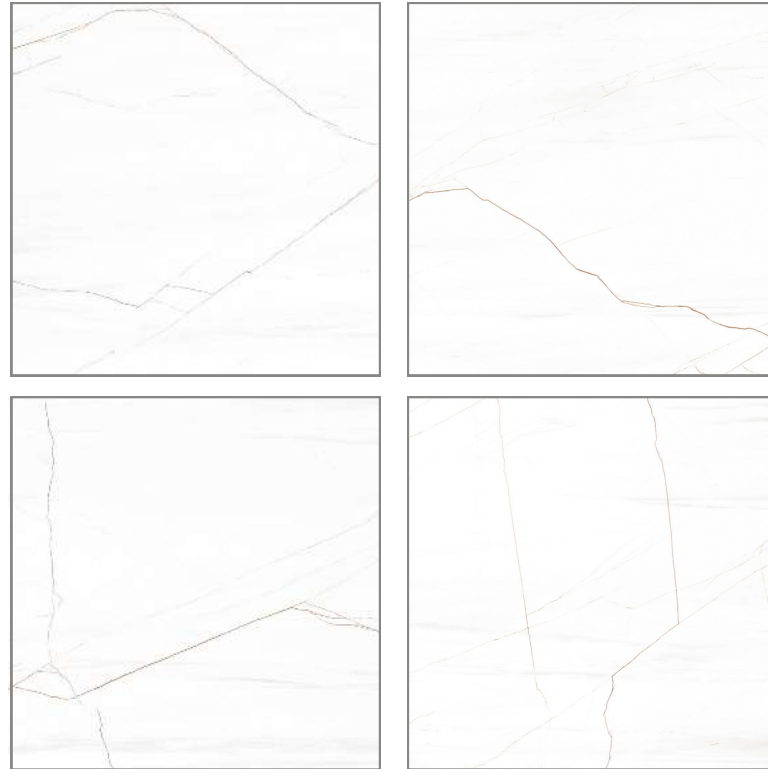

Polish Finish

9mm Thickness

Available size

32"x32"

RP1104 STATUARIO GOLD

FACES 32"X32" | RANDOM