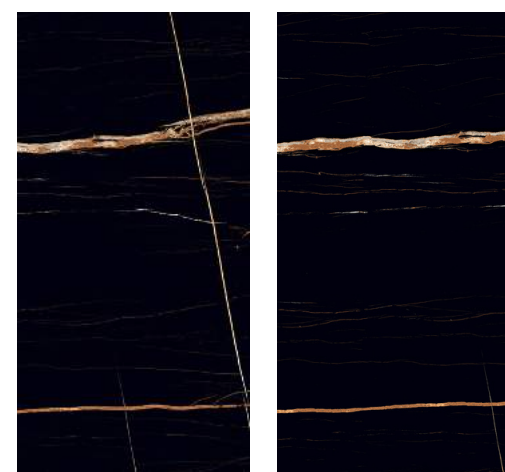

FACES 32"X64" | RANDOM

THE LARGE FORMAT PORCELAIN SPECIALISTS