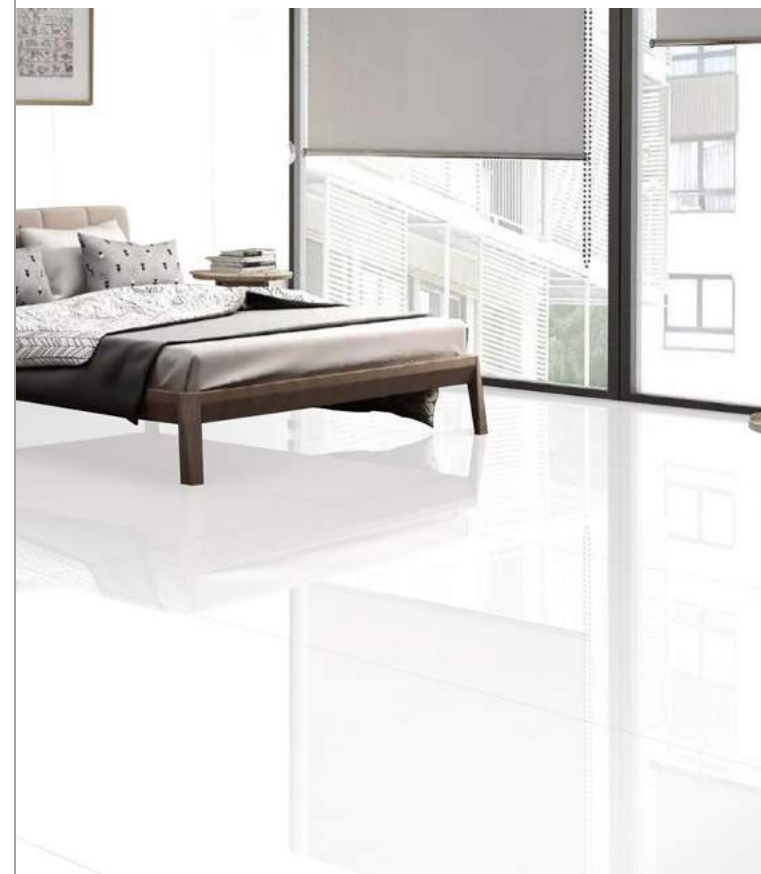

FACE 48"X96" | SOLID

FACE 32"X64" | SOLID

FACE 48"X48" | SOLID

FACE 32"X32" | SOLID

THE LARGE FORMAT
PORCELAIN SPECIALISTS

FLOOR | LEA BLANCO (48X96)

FLOOR | LEA BLANCO (48X48)

WALL & FLOOR | LEA BLANCO (32X64)