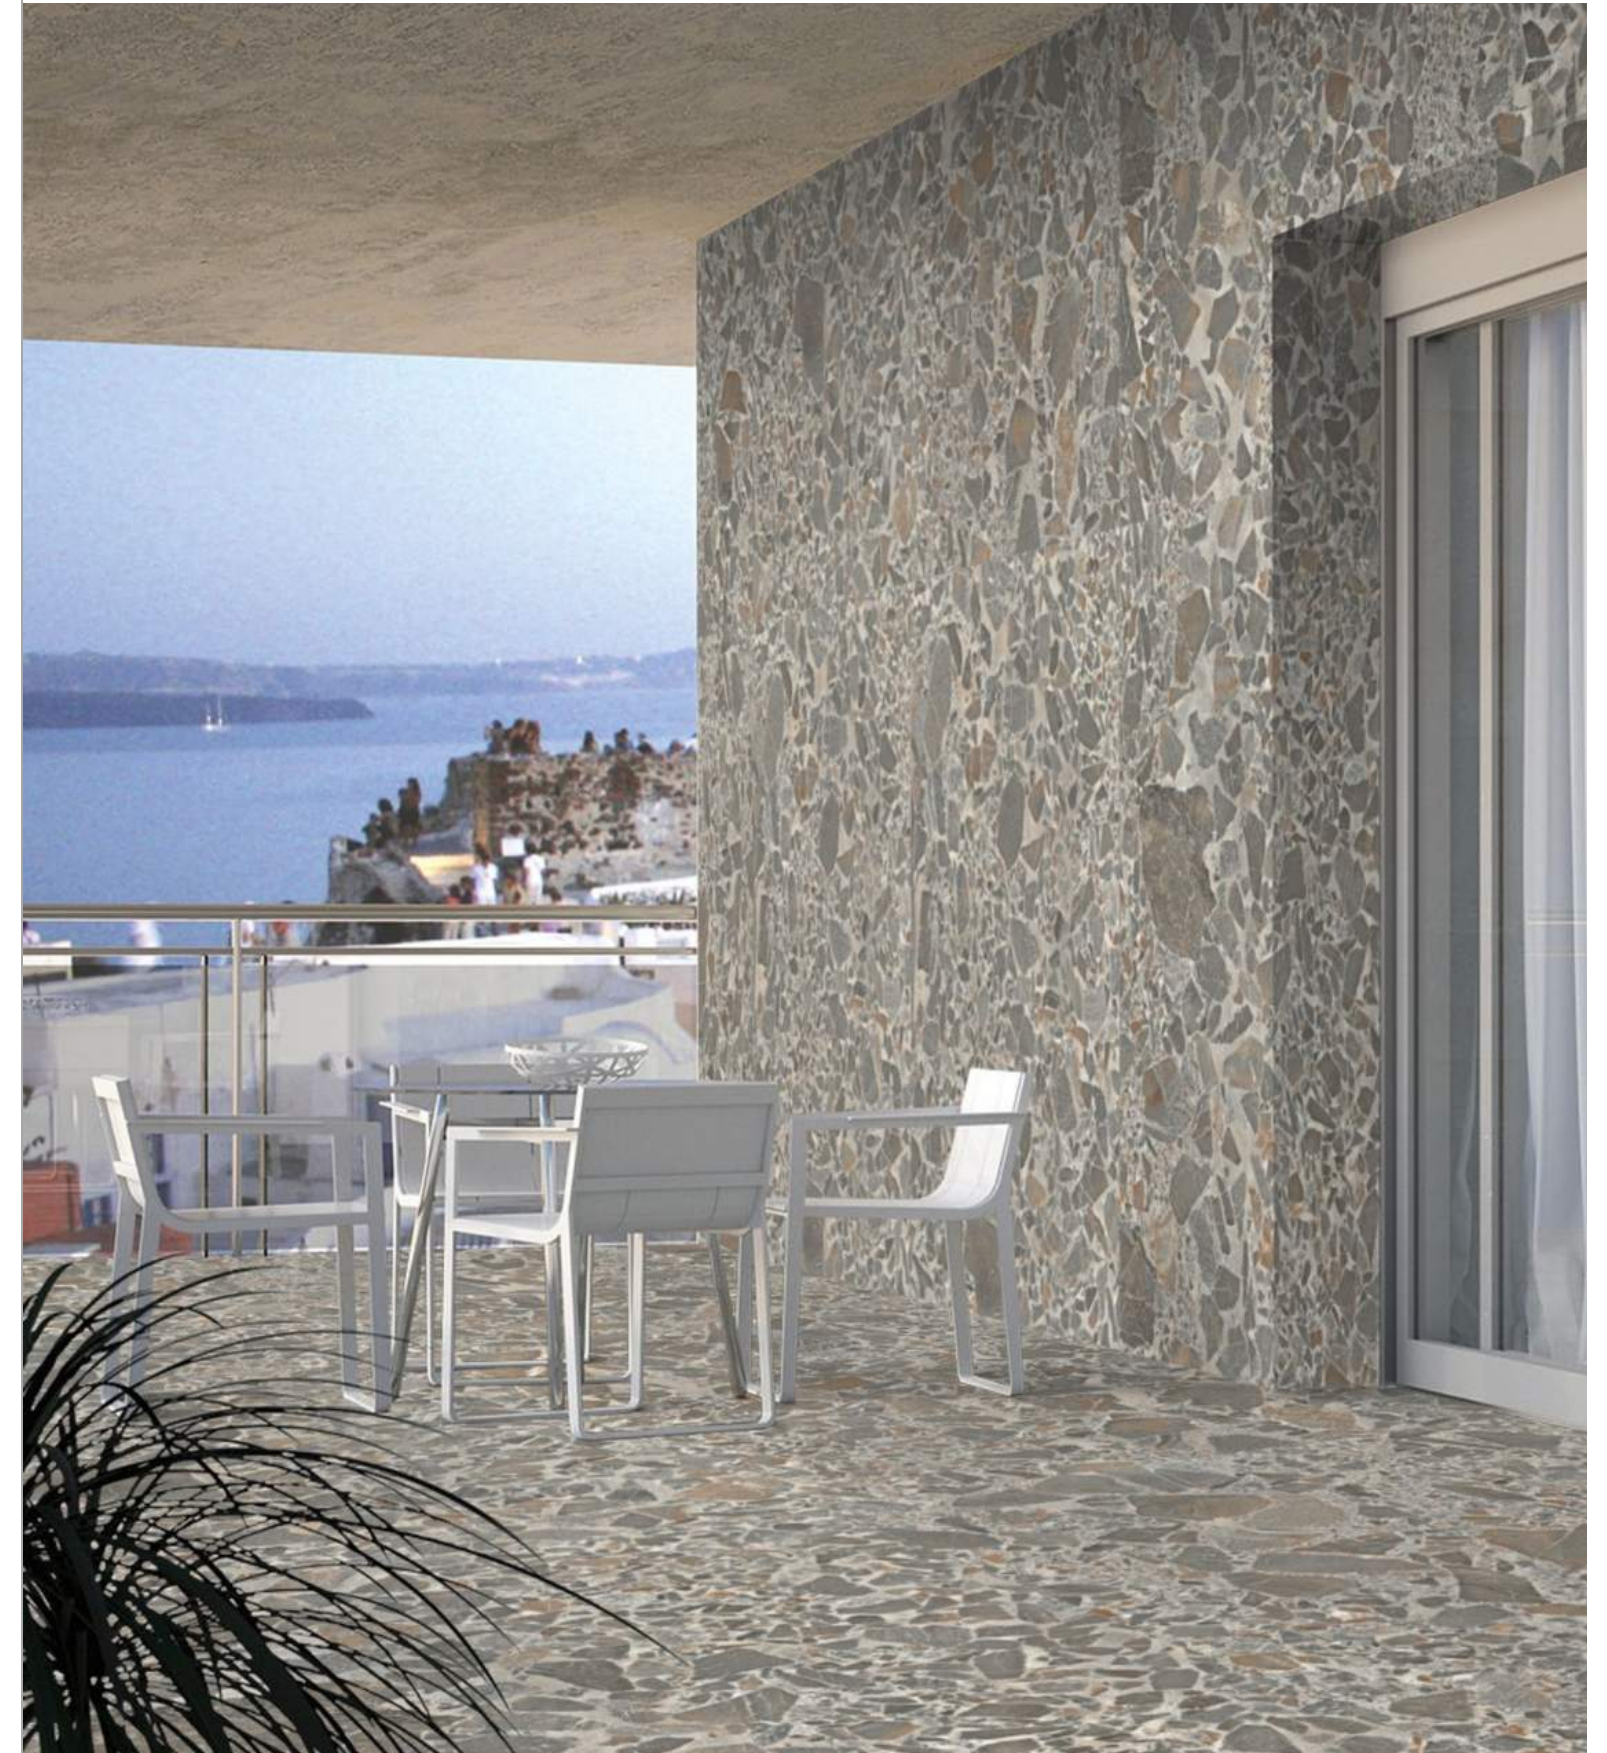

 **6mm Thickness**

Available size

RP1093 CEPPO DI GRE

FACES 48"X96" | RANDOM

THE LARGE FORMAT
PORCELAIN SPECIALISTS

WALL | CEPPO DI GRE (48X96)

 Matt Finish

 9mm Thickness