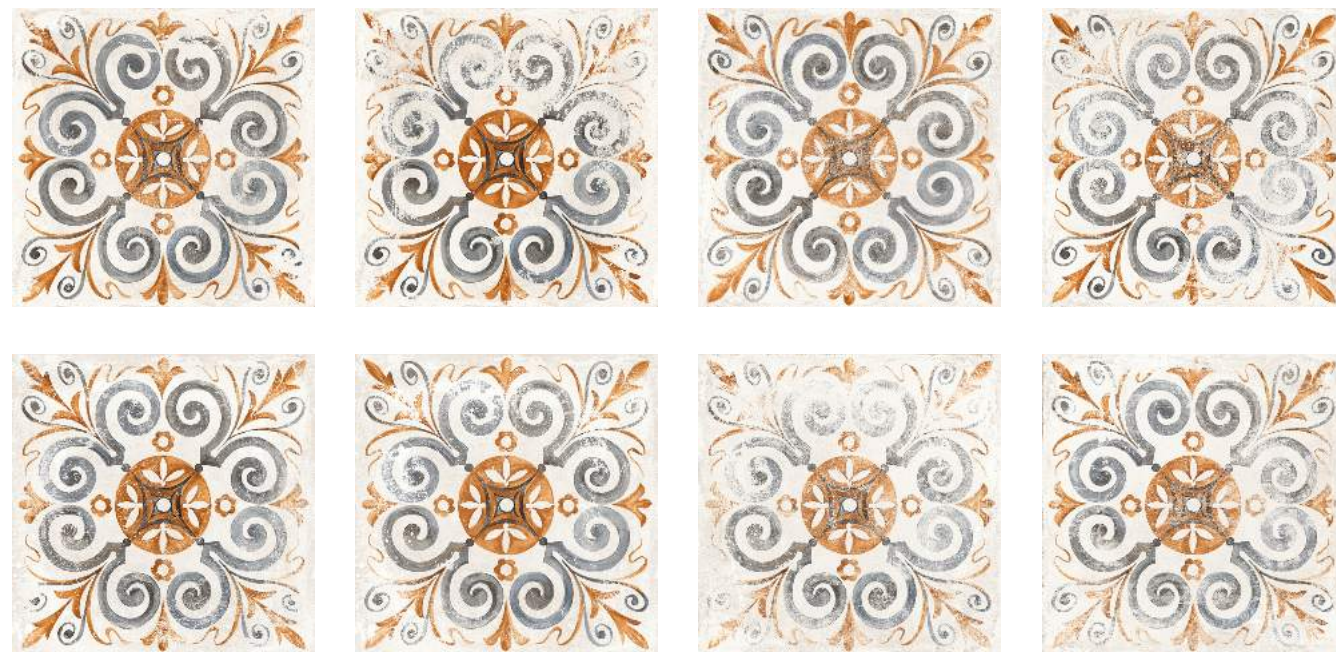

Flamed Finish

20mm Thickness

Available size

24"x24"

RP2015 MORRACAN LILLIE

FACES 24"X24" | RANDOM