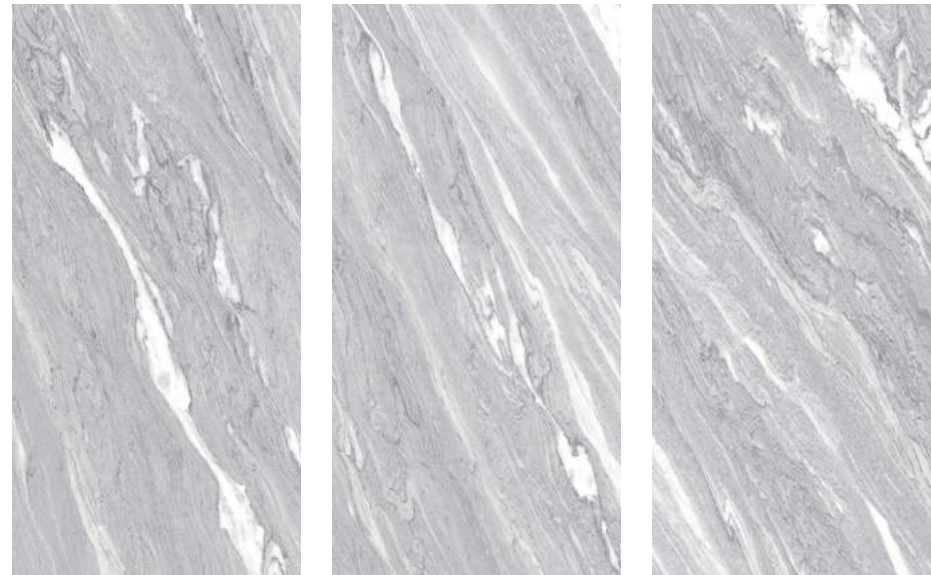

WALL & FLOOR | RUSTICO (32X64)

FLOOR | RUSTICO (32X32)

 **Polish Finish**

 **Matt Finish**

 **9mm Thickness**

Available sizes

32"x64"

RP1112 NUVALATO