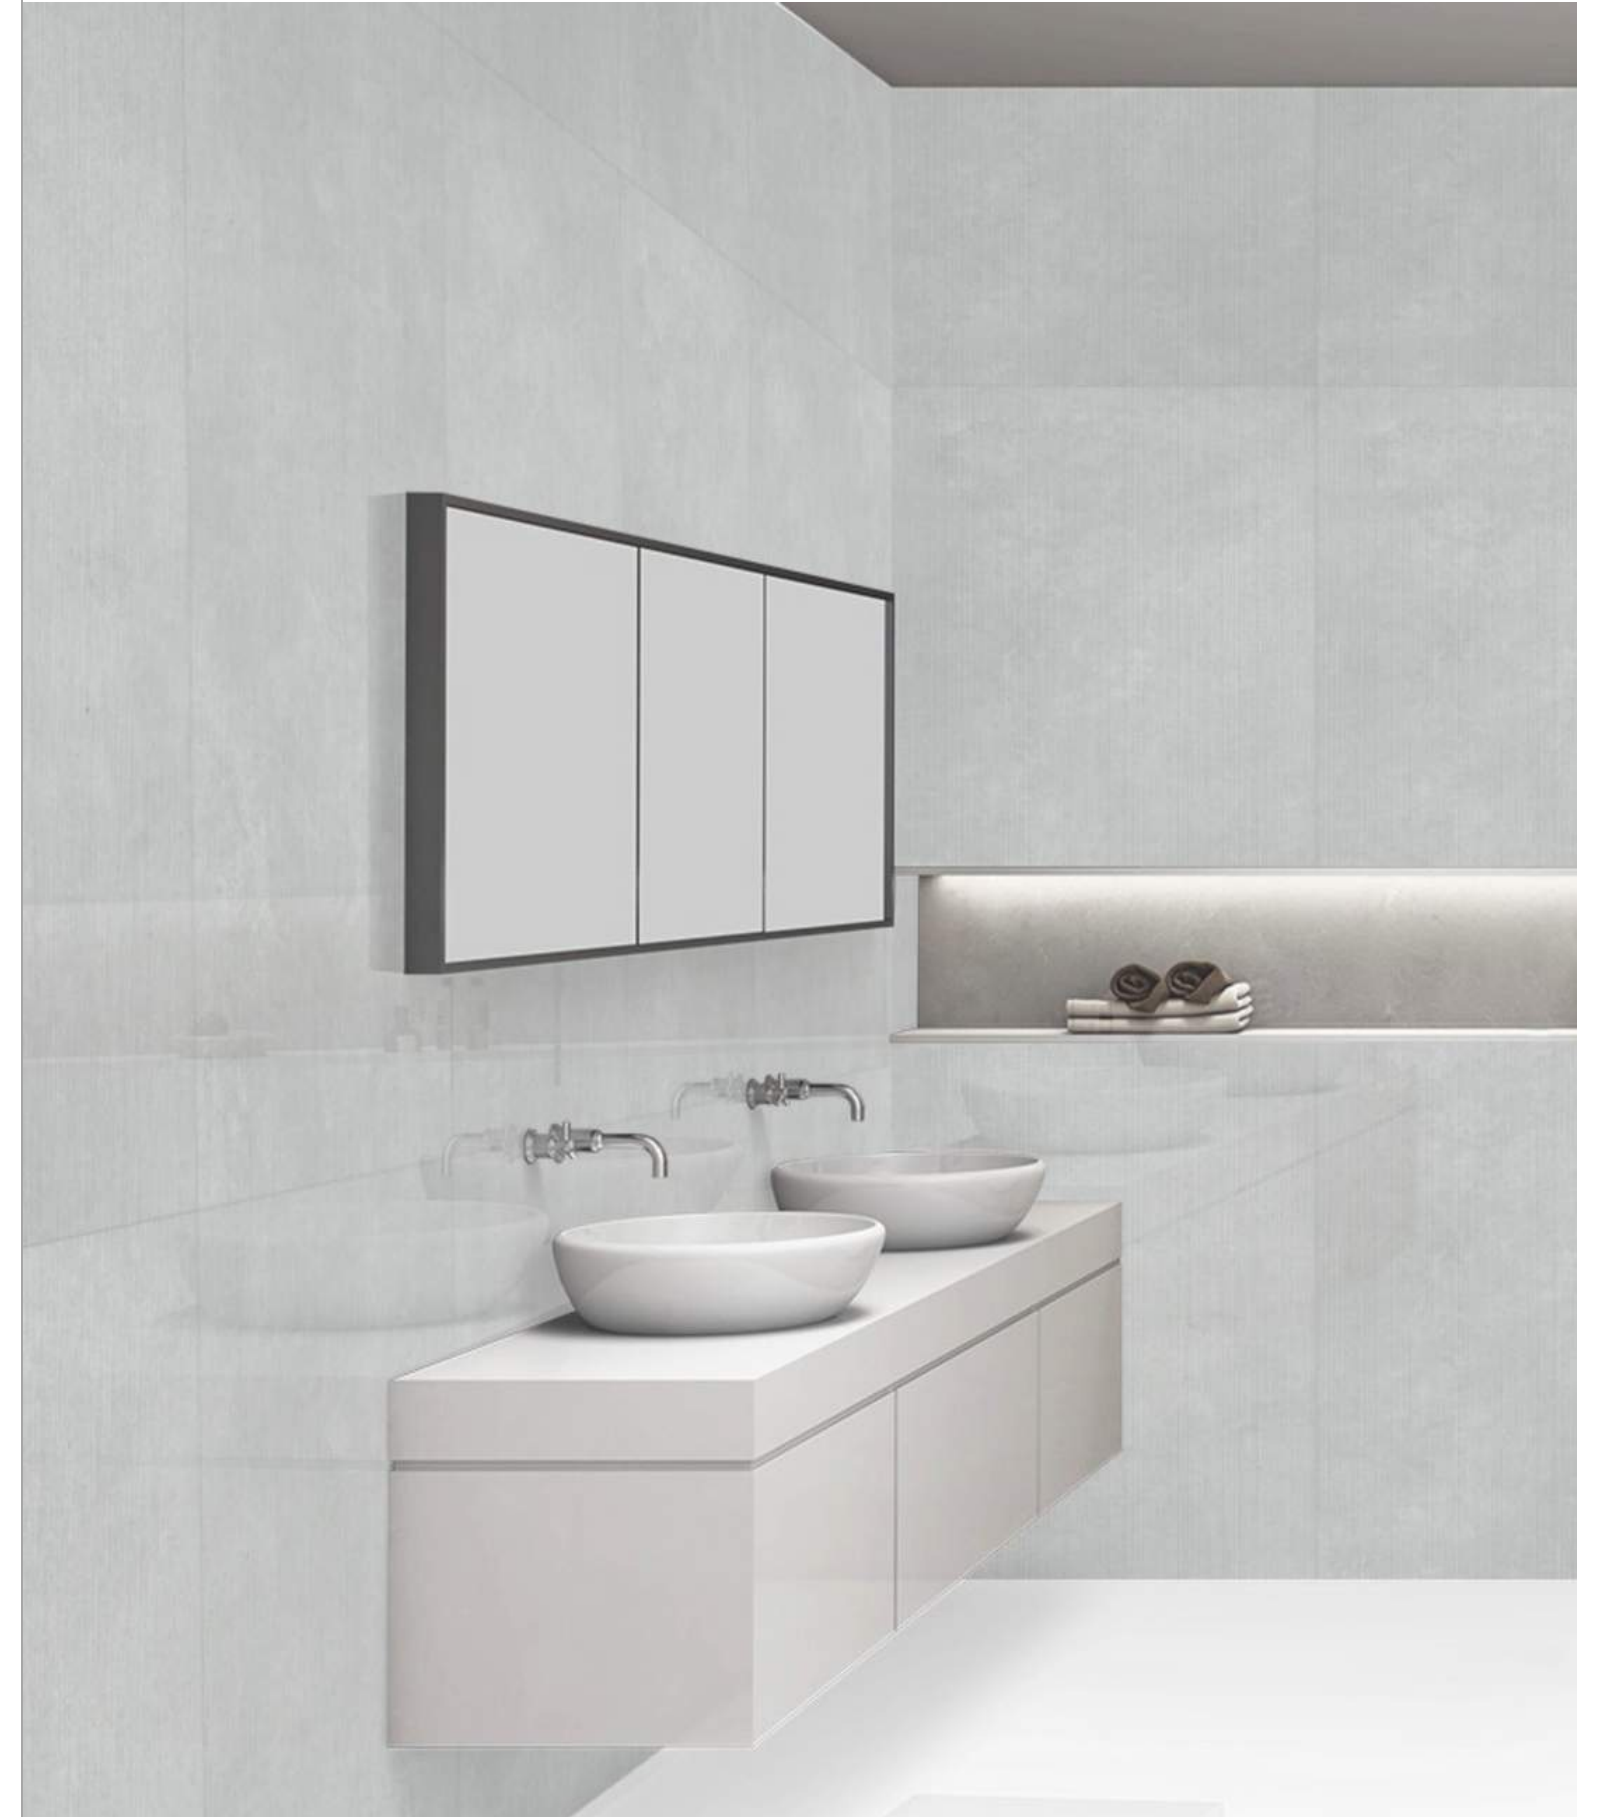

WALL | CONCRETO DECO (32x64)