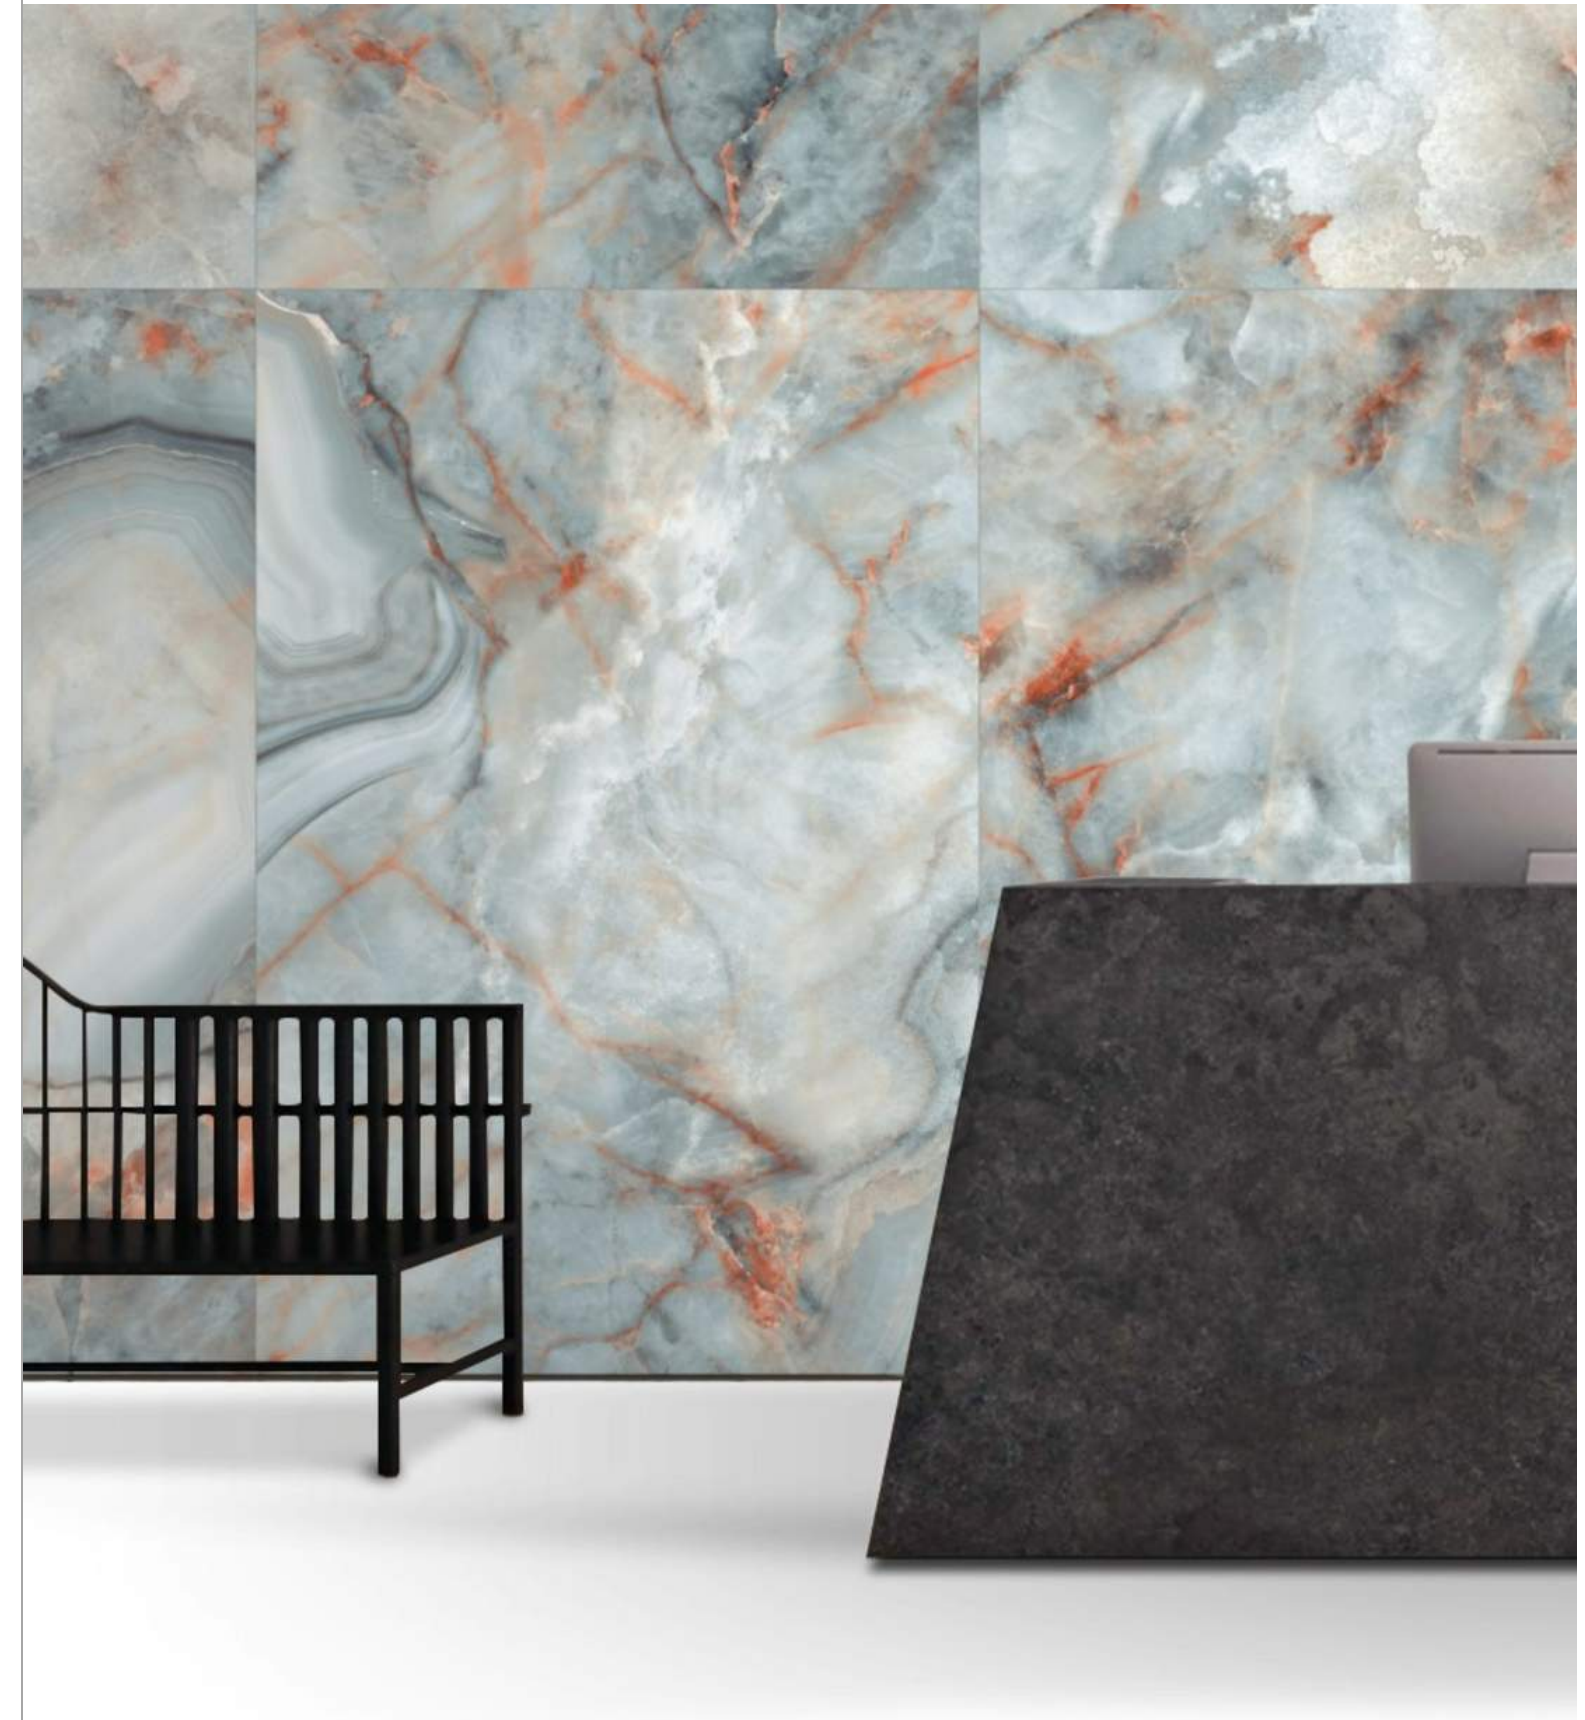

 **9mm Thickness**

Available sizes

32"x64"

RP1105
VERDE ONYX

FACES 32"X64" | RANDOM

THE LARGE FORMAT
PORCELAIN SPECIALISTS

WALL | VERDE ONYX (32X64)

 Polish Finish