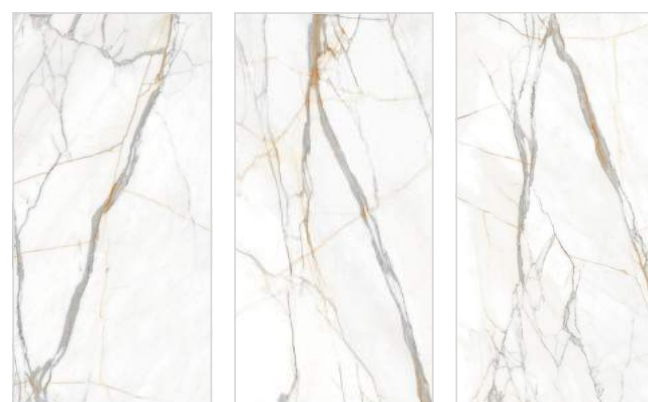

FACE 32"X32" | BOOKMATCH

THE LARGE FORMAT
PORCELAIN SPECIALISTS

FLOOR | **BWG BURB** (32X32)

Polish Finish

Matt Finish

9mm Thickness

RP1071 CALACATTA BORGHINI

FACES 48"X96" | RANDOM