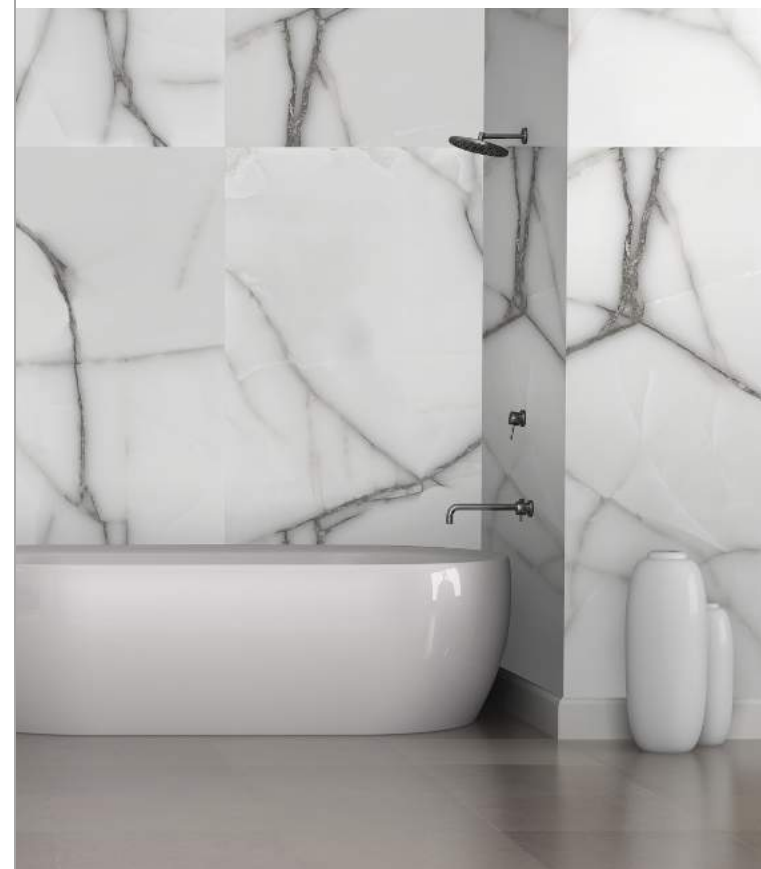

FACE 48"X48" | BOOKMATCH

FACE 32"X32" | BOOKMATCH

THE LARGE FORMAT
PORCELAIN SPECIALISTS

WALL | CALACATTA SPIDER (48X96)

WALL & FLOOR | CALACATTA SPIDER (48X48)

WALL | CALACATTA SPIDER (32X64)

WALL & FLOOR | CALACATTA SPIDER (32X32)