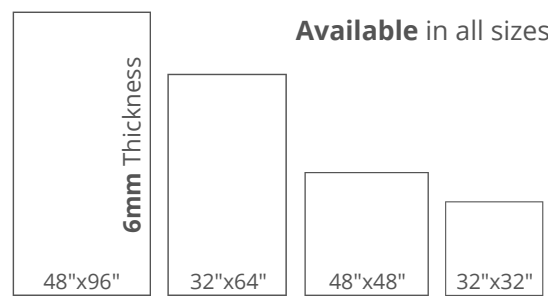

FACES 32"x64" | RANDOM

THE LARGE FORMAT
PORCELAIN SPECIALISTS

WALL | CONCRETO DECO (32x64)

 **Polish Finish**

 **Matt Finish**

 **9mm Thickness**

RP1090 VENETIAN

FACES 48"X96" | RANDOM